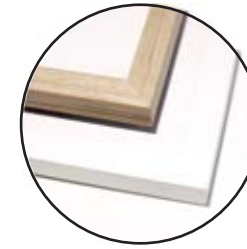

Vertical Junior Frame

Size: 47cm x 34cm

Price: \$150

Weight: 1.1kg

Available in:

- Raw Oak Frame
- White Wood Frame