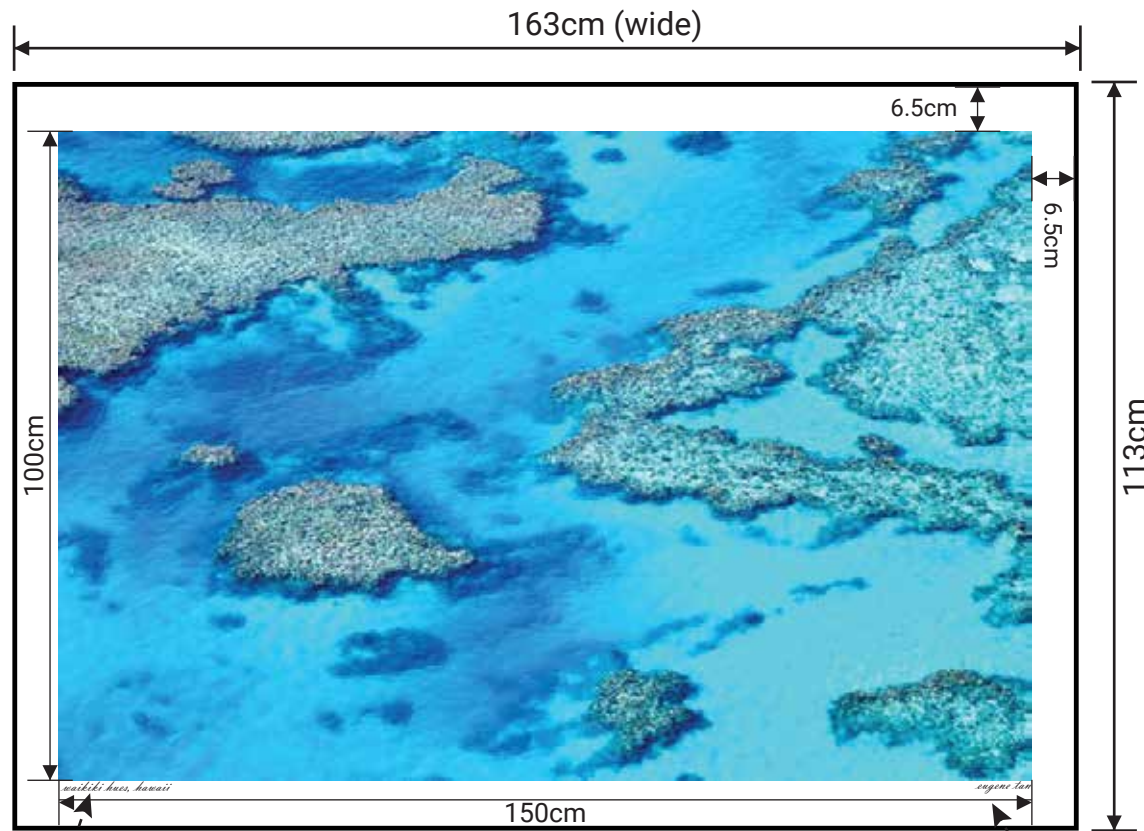

Unframed with Border Large

Size: 163cm x 113cm

Price: \$1800

Paper: Metallic Archival Photographic Paper

Weight: 1.9 kgs (in packaging)

Artwork Name
e.g. "Waikiki Hues"
(hand written)

Front View

Eugene Tan's Signature

All unframed prints packaged
in cardboard tubes