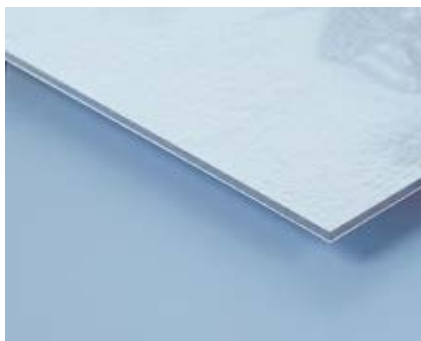

**Acrylic Face Mount Panoramic : Medium**

Size: 160cm x 53cm

Acrylic thickness: 6mm

Price: **\$1950**

Japanese Clear Acrylic with Metallic Print

Weight: 10kg

6mm thick acrylic

Aluminium split batten hanging system

Sits 2cm off wall creates shadow