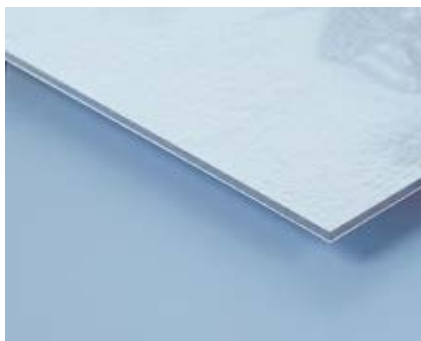

Acrylic Face Mount Panoramic : Large

Size: 250cm x 83cm

Acrylic thickness: 6mm

Price: **\$3950**

Japanese Clear Acrylic with Metallic Print

Weight: 20kg

6mm thick acrylic

Aluminium split batten hanging system

Sits 2cm off wall creates shadow