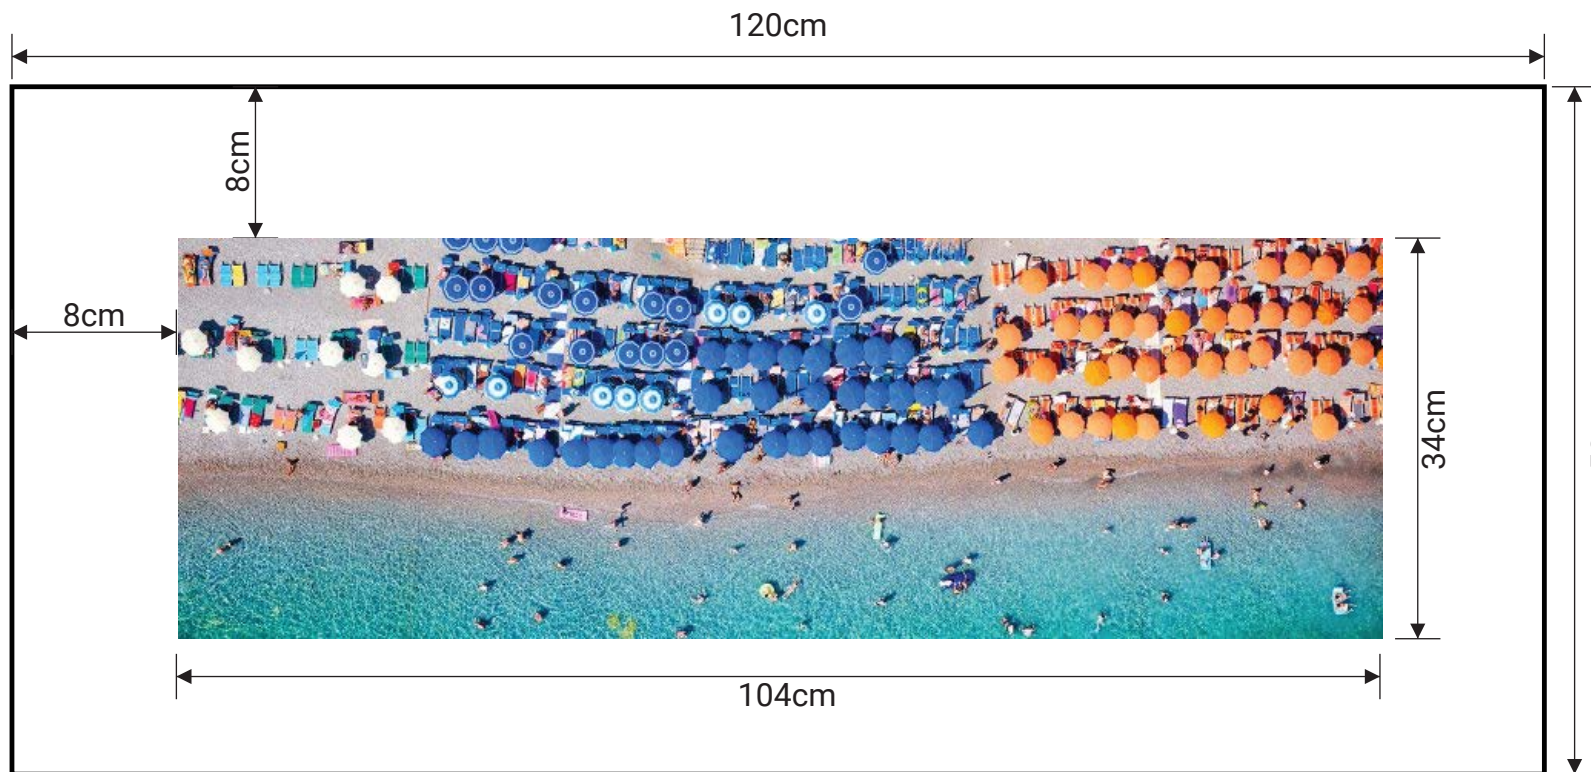

Shadow Box Pano Large Frame

Size: 120cm x 50cm

Price: \$550

Weight: 1.3kg (with packaging)

Framed it looks like this

All unframed prints packaged in cardboard tubes