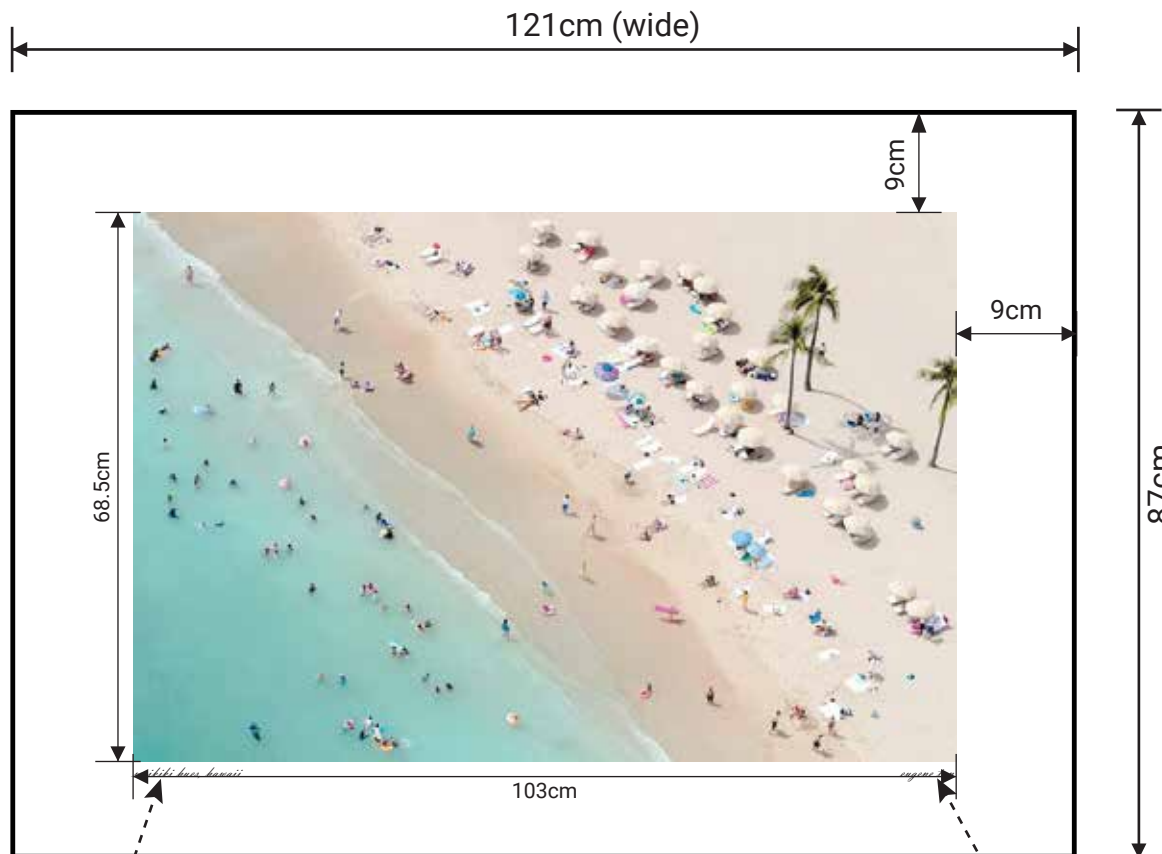

Unframed with Border Med

Size: 121cm x 87cm

Price: \$750

Paper: Metallic Archival Photographic Paper

Weight: 1.3 kgs (in packaging)

Artwork Name
e.g. "Waikiki Hues"
(hand written)

Front View

Eugene Tan's Signature

All unframed prints come
rolled in cardboard tubes