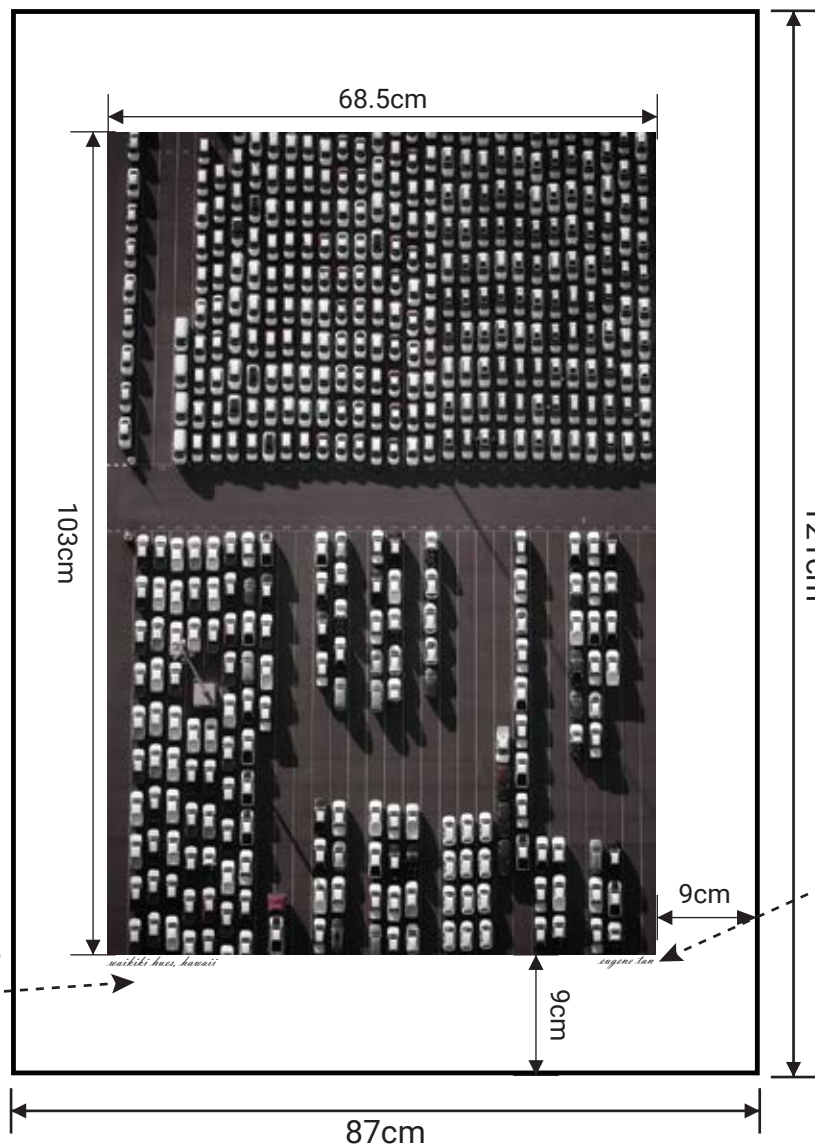

Vertical Unframed with Border : Med

Size: 87cm x 121cm

Price: \$750

Paper: Metallic Archival Photographic Paper

Weight: 1.3 kgs (in packaging)

Artwork Name
e.g. "Waikiki Hues"
(hand written)

Eugene Tan's Signature

All unframed prints come
rolled in cardboard tubes