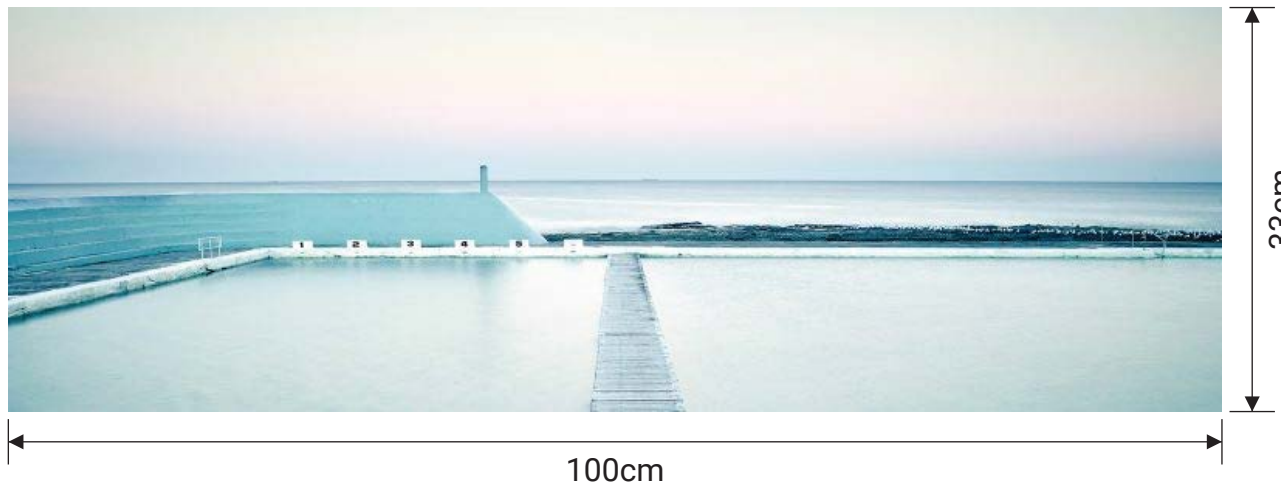

**Acrylic Face Mount Panoramic : Small**

Size: 100cm x 33cm

Acrylic thickness: 6mm

Price: **\$950**

Japanese Clear Acrylic with Metallic Print

Weight: 3.6kg

6mm thick acrylic

Aluminium split batten hanging system

Sits 2cm off wall creates shadow