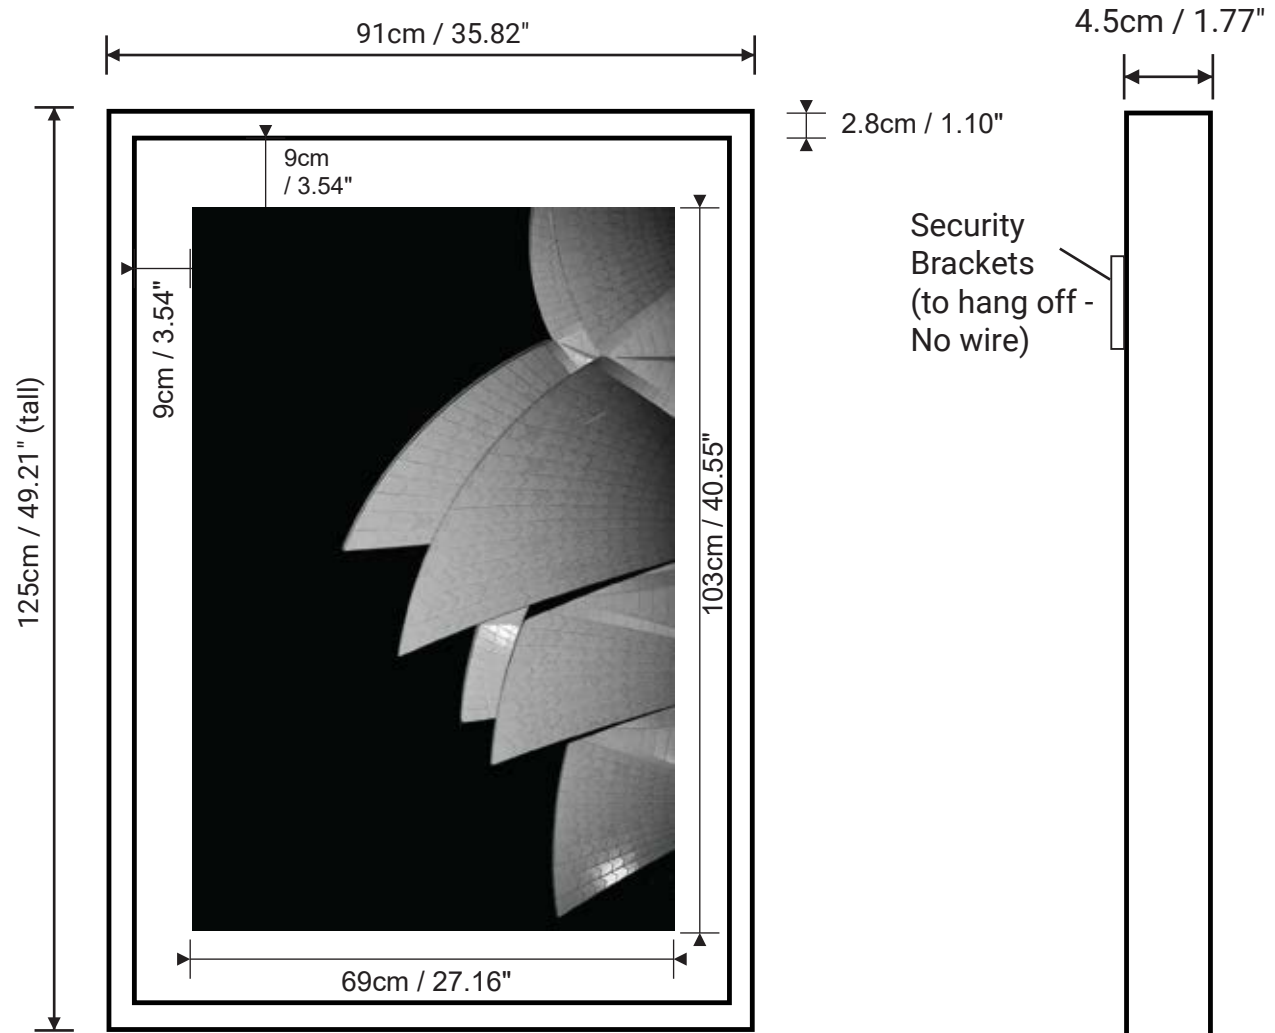

**Vertical Shadow Box Medium**

**Size:** 125cm x 91cm / 49.21" x 35.82"

**Weight:** 8kg / 17.63lbs

Available in:

- Raw Oak Frame
- White Wood Frame

Front View

Side View