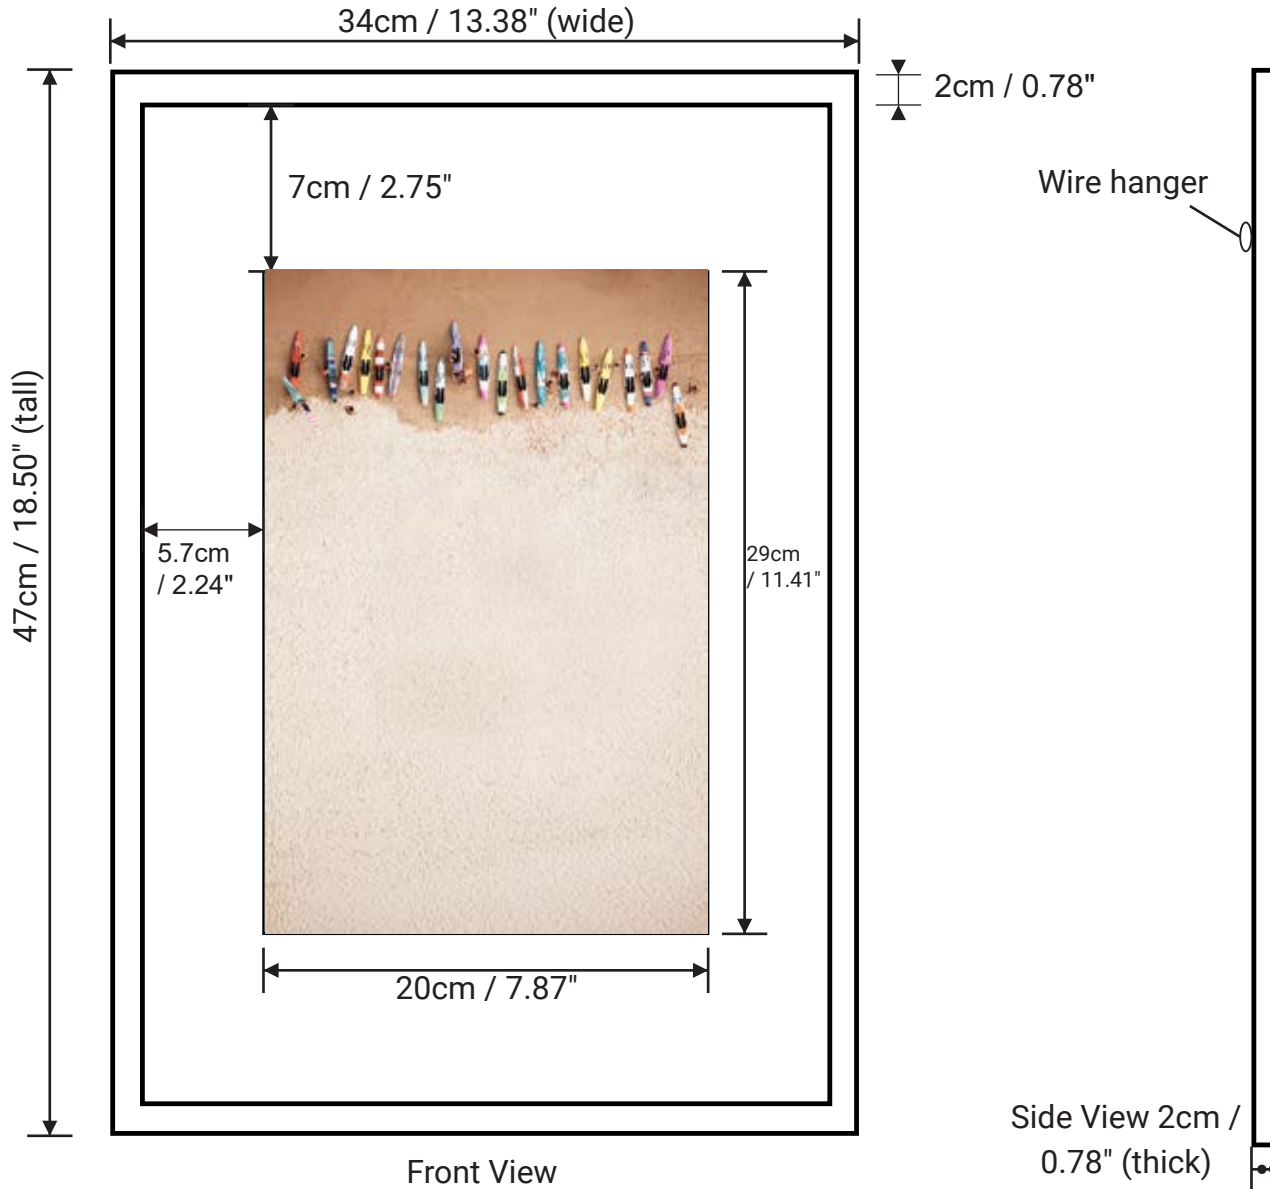

**Vertical Junior Frame**

**Size:** 34 x 47cm / 13.38" x 18.50"

**Weight:** 1.1kg / 2.42 lbs

Available in:

- Raw Oak Frame
- White Wood Frame

Front View

Side View 2cm /  
0.78" (thick)