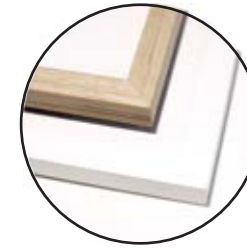

**Vertical Junior Frame**

**Size:** 34 x 47cm / 13.38" x 18.50"

**Weight:** 1.1kg / 2.42 lbs

Available in:

- Raw Oak Frame
- White Wood Frame

Front View

Side View 2cm /  
0.78" (thick)