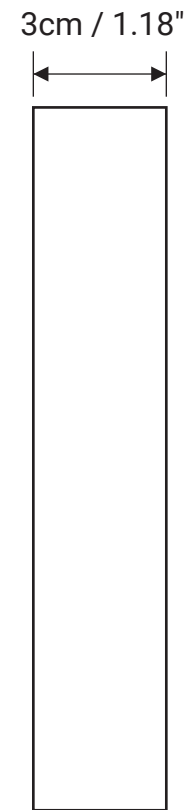

**Acrylic Desk Block : Medium**

**Size:** 30cm x 20cm (3cm thick) / 11.81" x 7.87" (1.18" thick)

Japanese Clear Acrylic with Metallic Print

**Weight:** 2.4kg / 5.29lbs

Front View

Side View