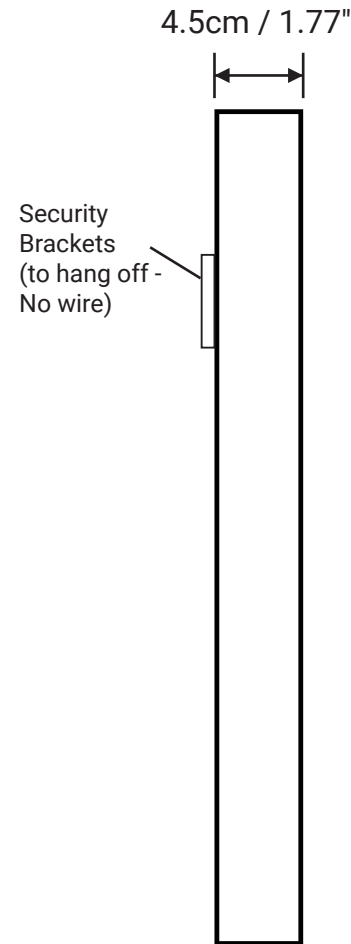

oo  
aquabumps

**Vertical Shadow Box Large**

**Size:** 118cm x 167cm / 46.45" x 65.74"

**Weight:** 16kg / 35.27lbs

Available in:

- Raw Oak Frame
- White Wood Frame

Front View

Side View