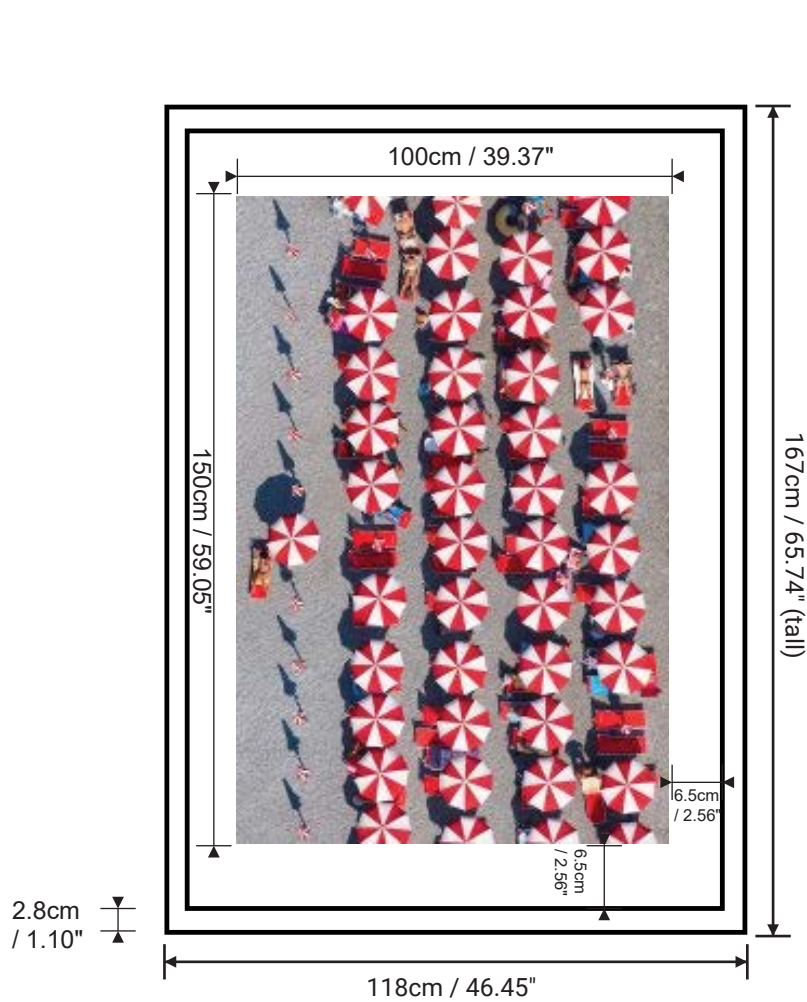

oo  
aquabumps

**Vertical Shadow Box Large**

**Size:** 118cm x 167cm / 46.45" x 65.74"

**Weight:** 16kg / 35.27lbs

Available in:

- Raw Oak Frame
- White Wood Frame

Front View

Side View