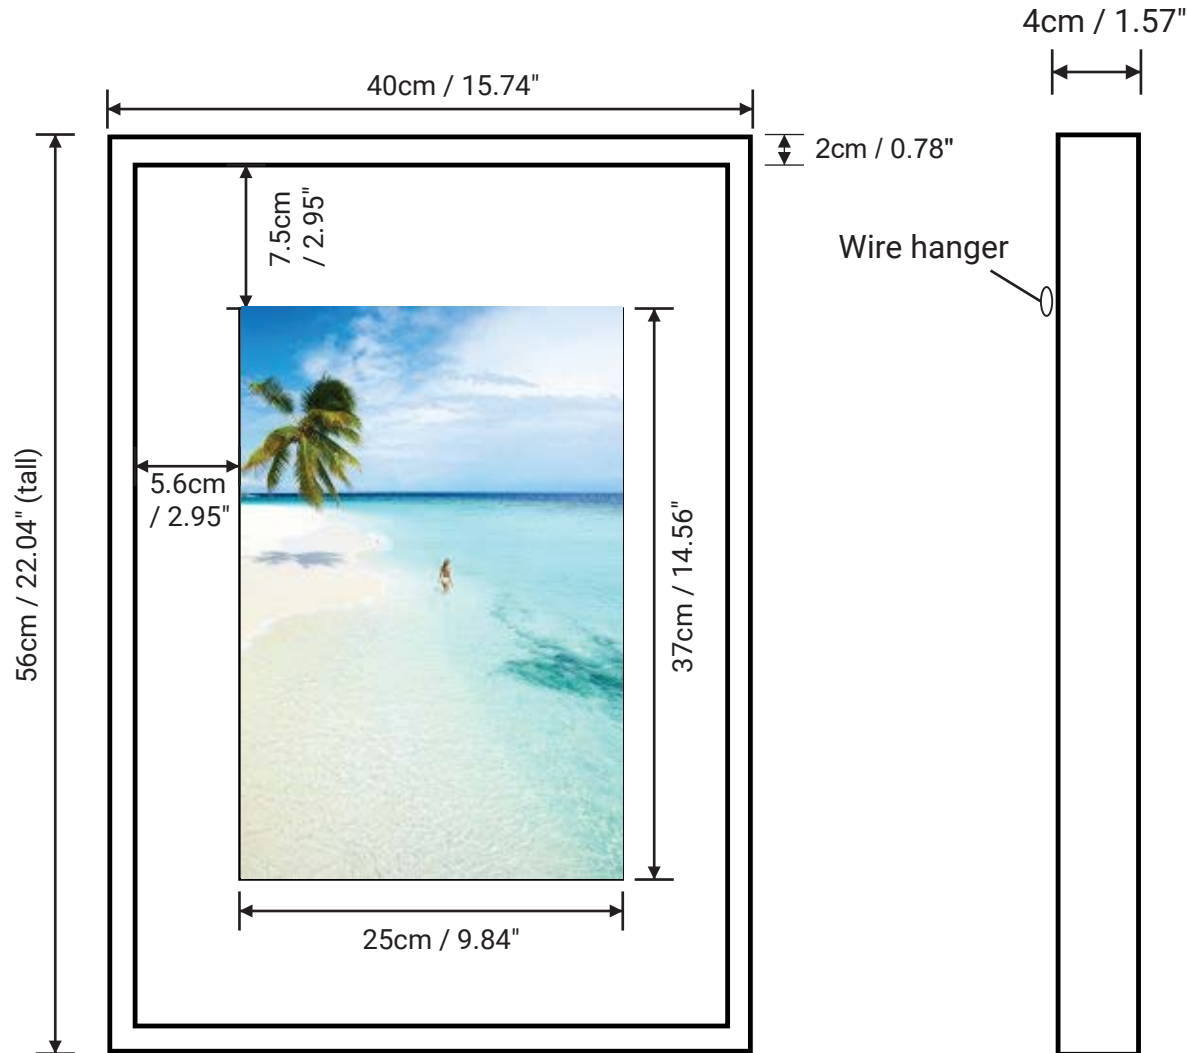

### Vertical Simple Frame Small

**Size:** 40cm x 56cm / 15.74" x 22.04"

**Weight:** 2.0kg / 4.40lbs

Available in:

- Raw Oak Frame
- White Wood Frame

Front View

Side View