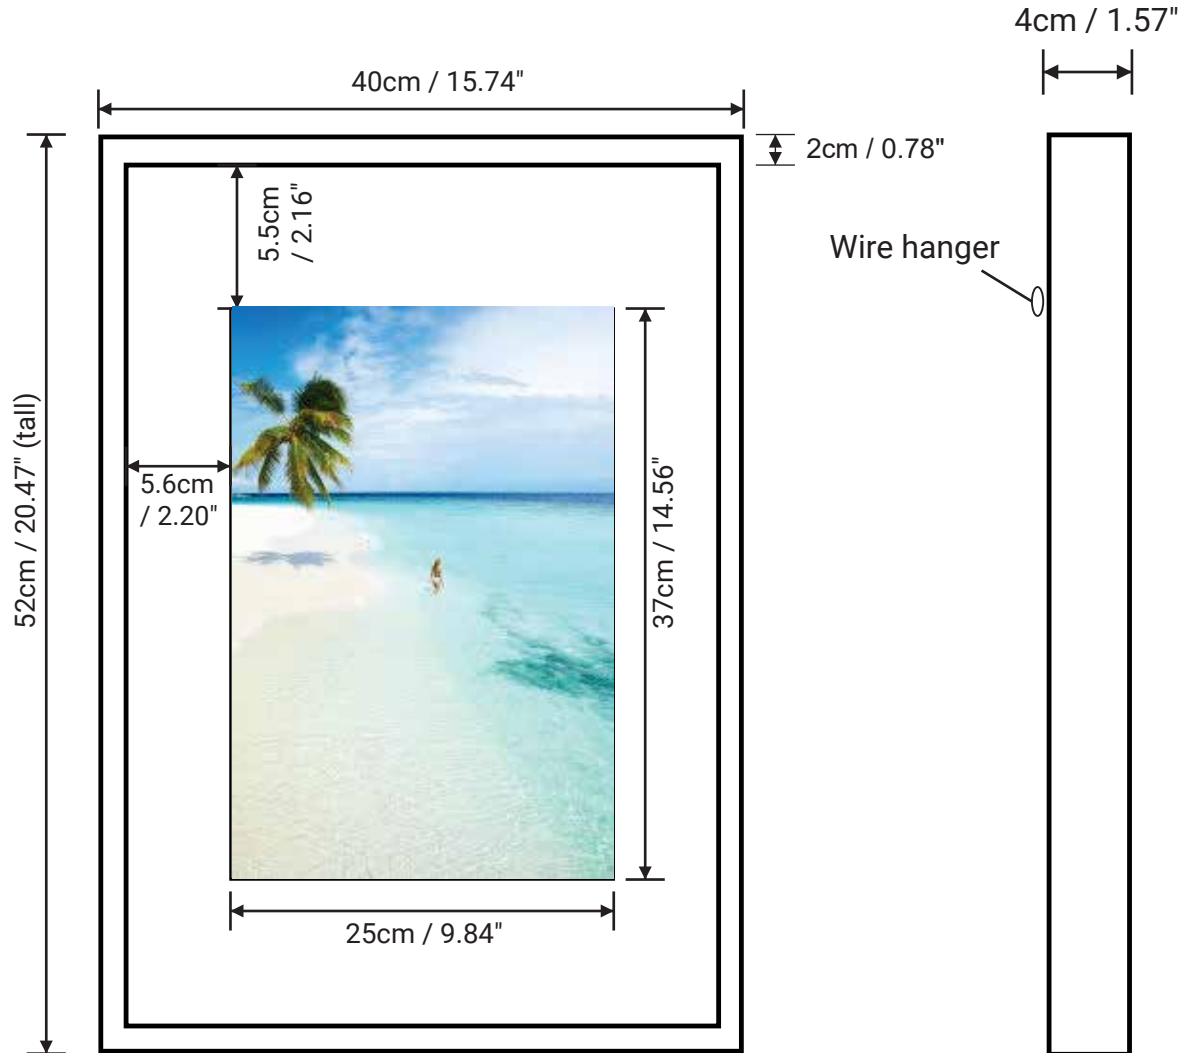

Vertical Simple Frame Small
Size: 40cm x 52cm / 15.74" x 20.47"
Weight: 2.0 kg / 4.40lbs

Available in:
- Raw Oak Frame
- White Wood Frame

Front View

Side View