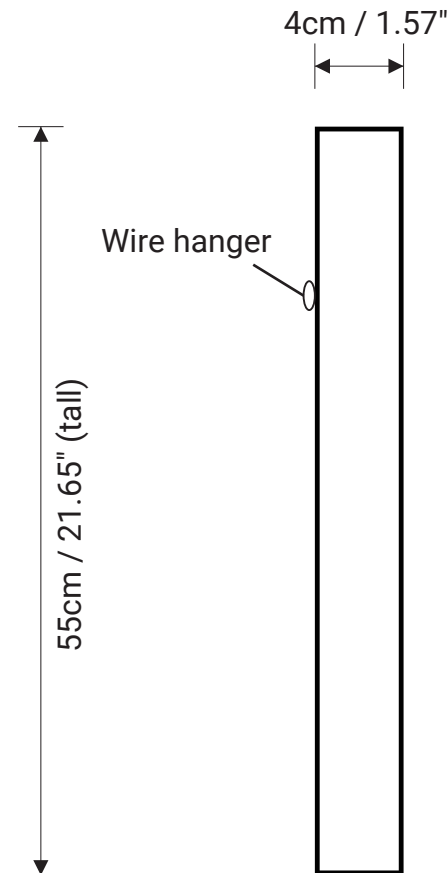

Simple Frame Medium

Size: 75cm x 55cm / 29.52" x 21.65"

Weight: 3.1kg / 6.83 lbs

Available in:

- Raw Oak Frame
- White Wood Frame

Front View

Side View