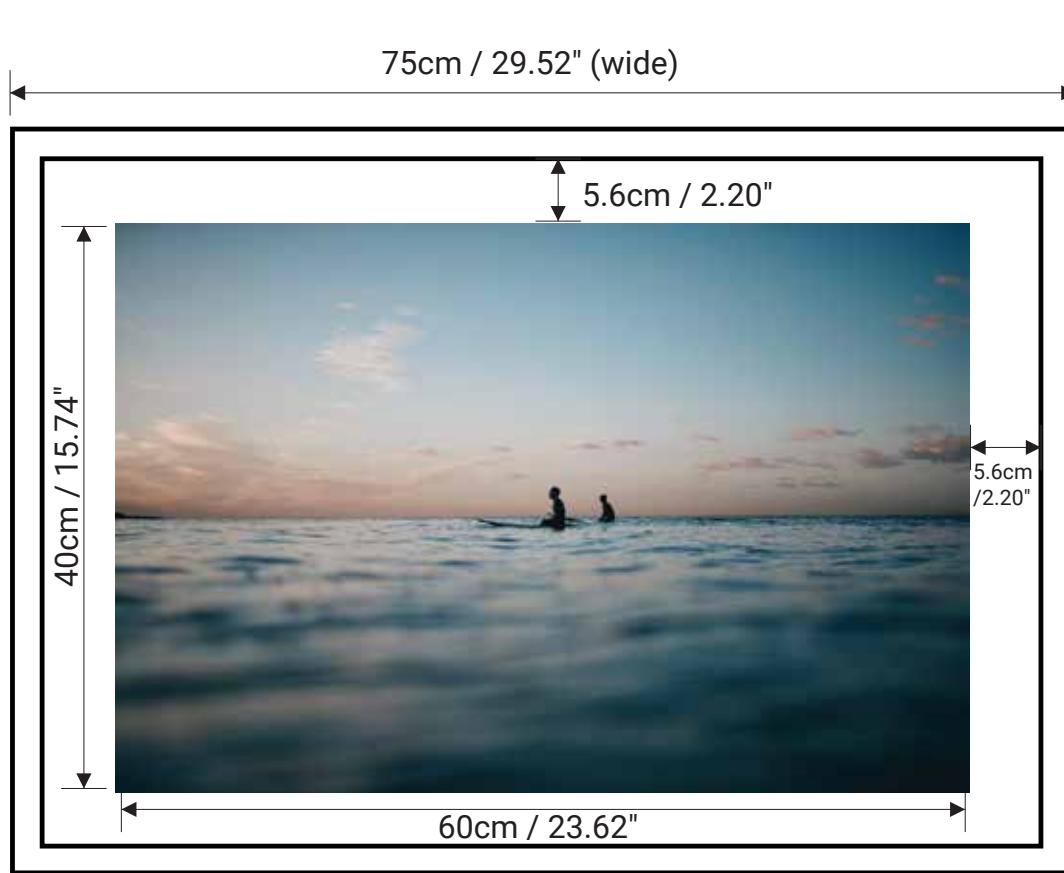

Simple Frame Medium

Size: 75cm x 55cm / 29.52" x 21.65"

Weight: 3.1kg / 6.83 lbs

Available in:

- Raw Oak Frame
- White Wood Frame

Front View

Side View