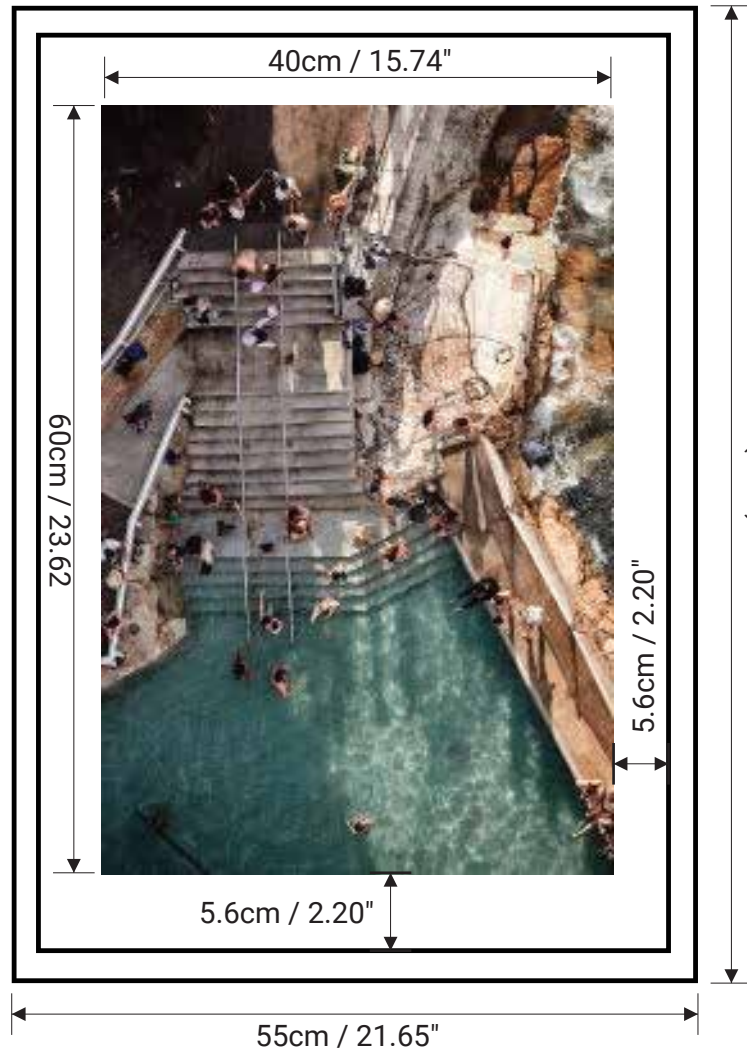

Vertical Simple Frame Medium
Size: 55cm x 75cm / 21.65" x 29.52"
Weight: 3.1kg / 6.8lbs

Available in:
- Raw Oak Frame
- White Wood Frame

Front View

4cm / 1.57"

Wire hanger

Side View