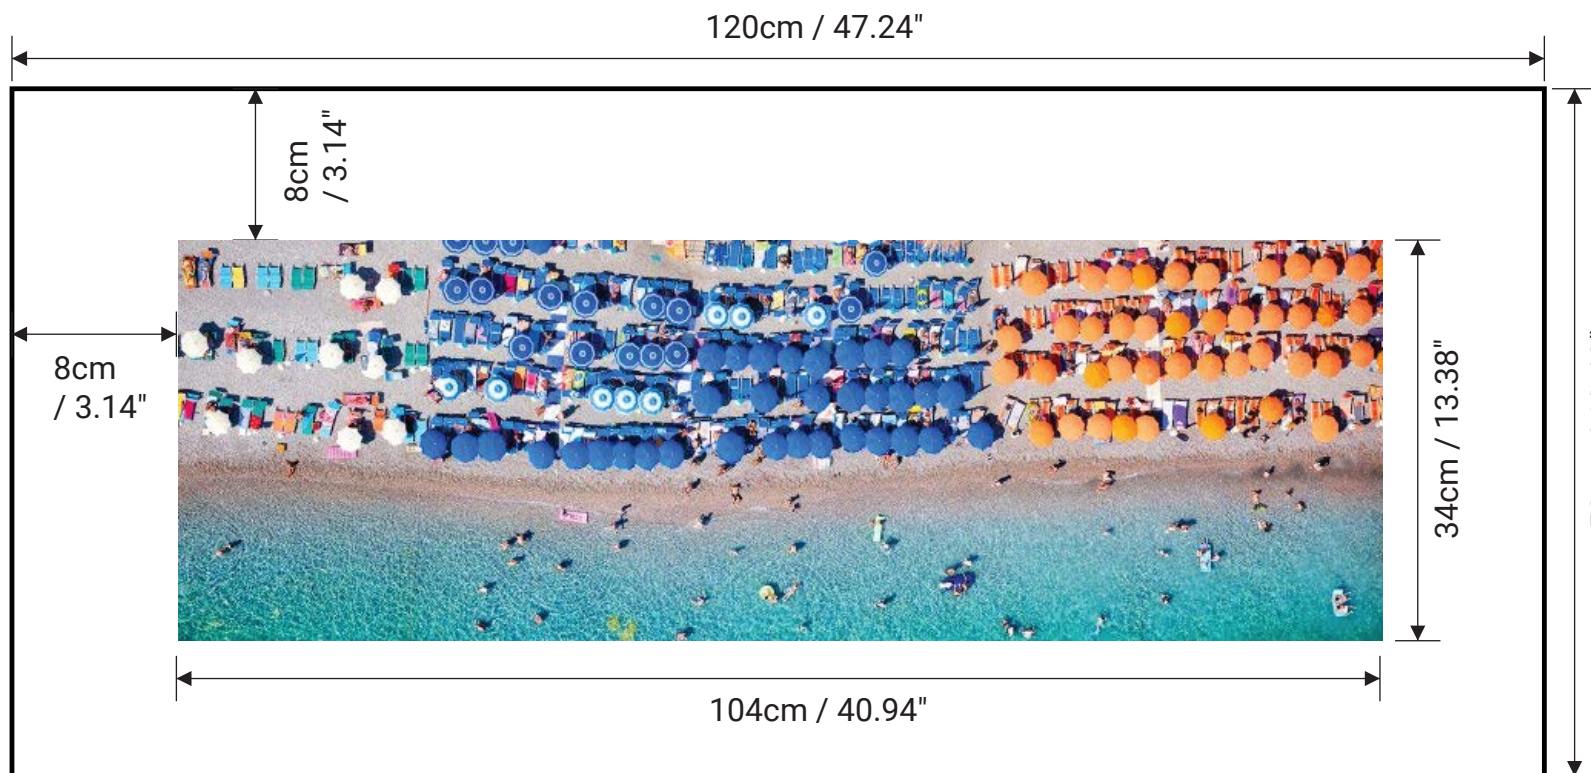

Shadow Box Pano Large Frame

Size: 120cm x 50cm / 47.24" x 19.68"

Weight: 1.3kg / 2.86" (with packaging)

Framed it looks like this

All unframed prints packaged in cardboard tubes