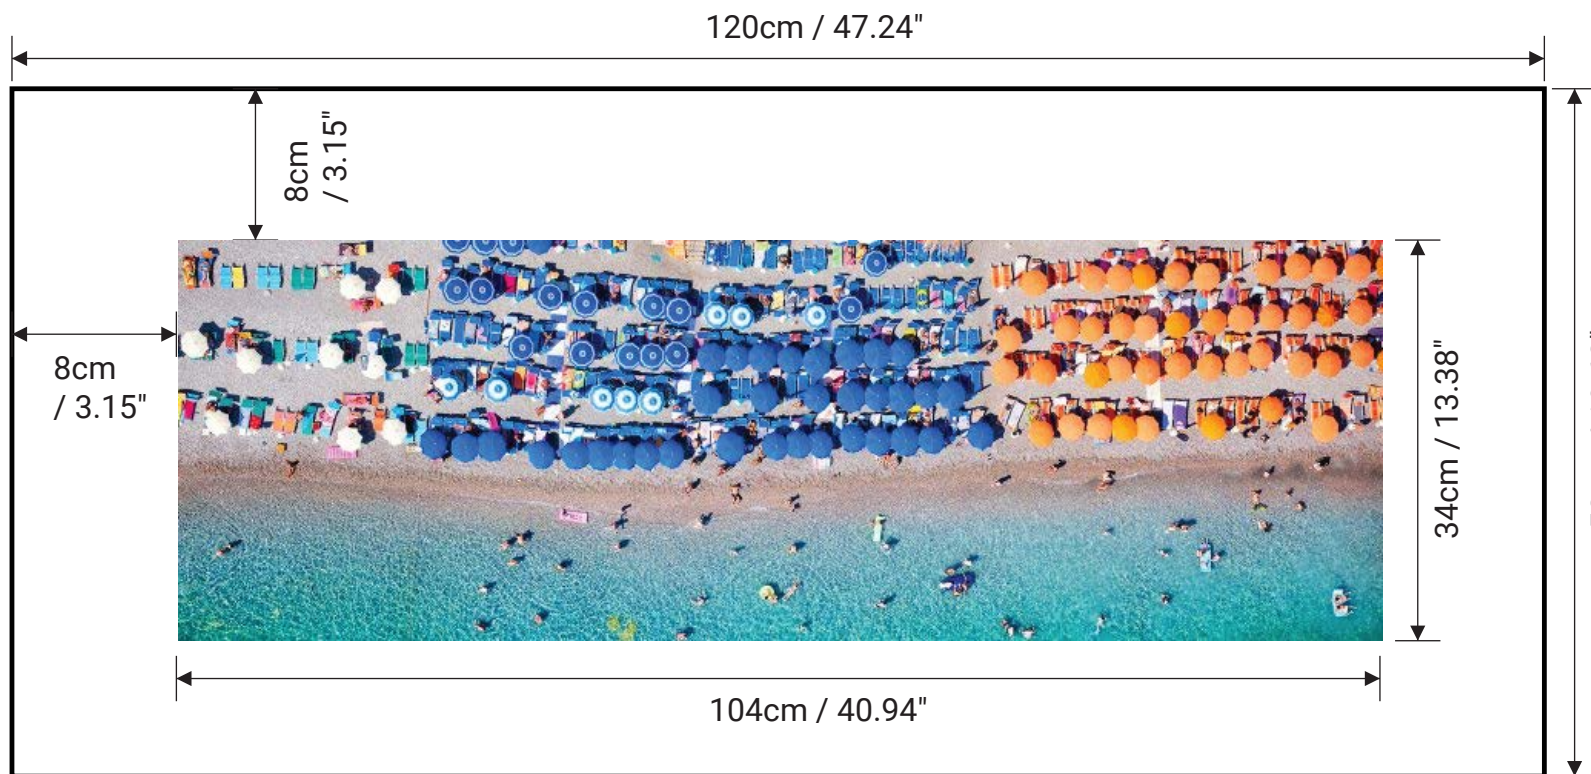

Shadow Box Pano Large Frame

Size: 120cm x 50cm / 47.24" x 19.68"

Weight: 1.3kg / 2.86lbs (with packaging)

Framed it looks like this

All unframed prints packaged in cardboard tubes