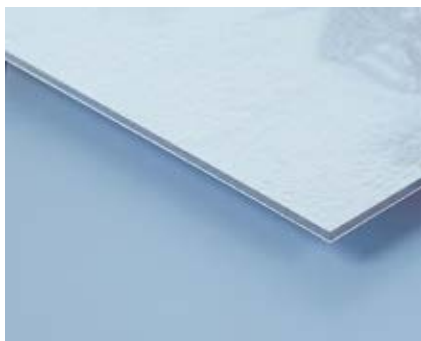

Acrylic Face Mount Panoramic : Medium

Size: 160cm x 53cm / 62.99" x 20.86"

Acrylic thickness: 6mm / 0.23"

Japanese Clear Acrylic with Metallic Print

Weight: 10kg / 22.04lbs

6mm / 0.23" thick acrylic

Aluminium split batten hanging system

Sits 2cm / 0.78" off wall creates shadow