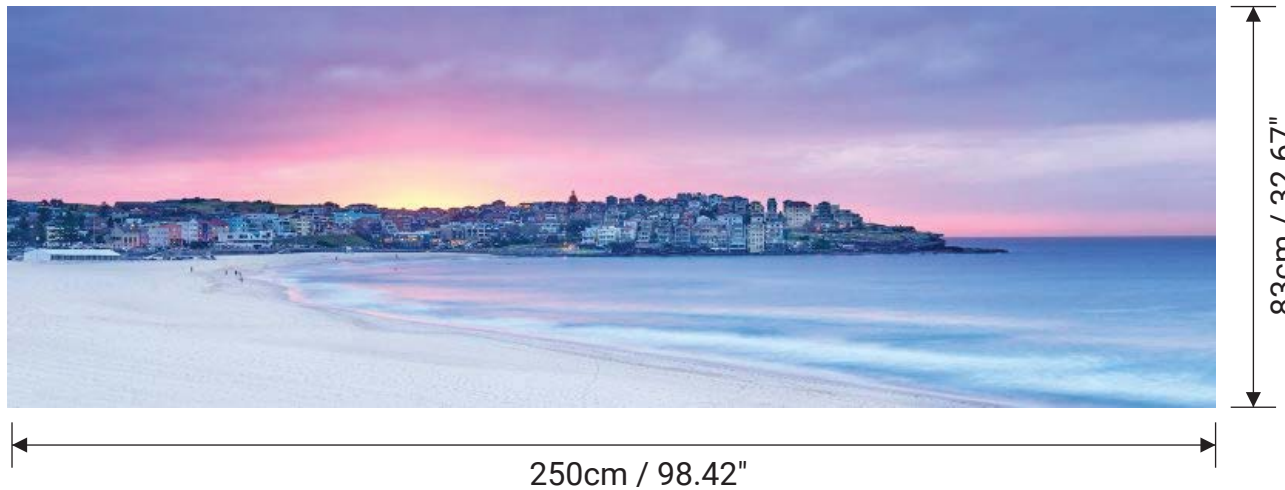

**Unframed Print without border Panoramic : Large**

**Size:** 250cm x 83cm / 98.42" x 32.67"

**Weight:** 2.0kg / 4.40lbs

All unframed prints packaged  
in cardboard tubes