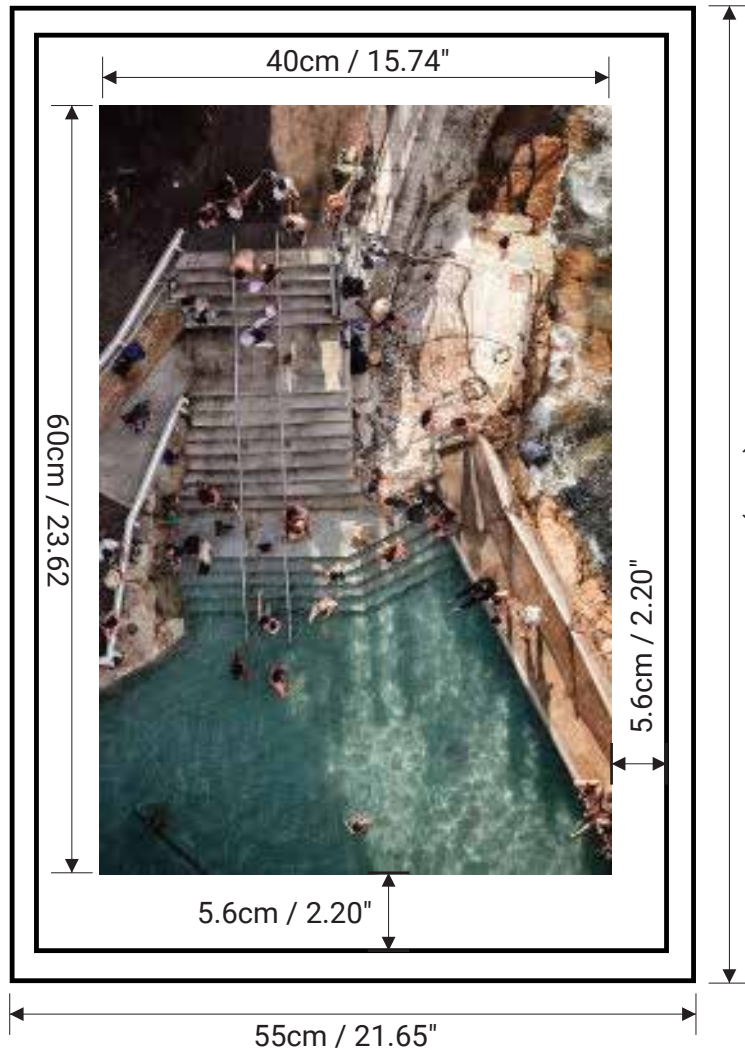

Vertical Simple Frame Medium
Size: 55cm x 75cm / 21.65" x 29.52"
Weight: 3.1kg / 6.83lbs

Available in:
 - Raw Oak Frame
 - White Wood Frame

Front View

4cm / 1.57"

Wire hanger

Side View

Framed Example: