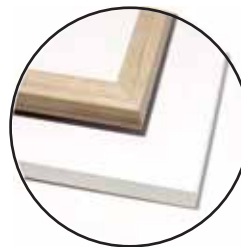

o
o
aquabumps

Shadowbox Pano Small Frame

Size: 124cm x 54cm / 48.81" x 21.25"

Weight: 5.0kg / 11.02lbs

Available in:
- Raw Oak Frame
- White Wood Frame