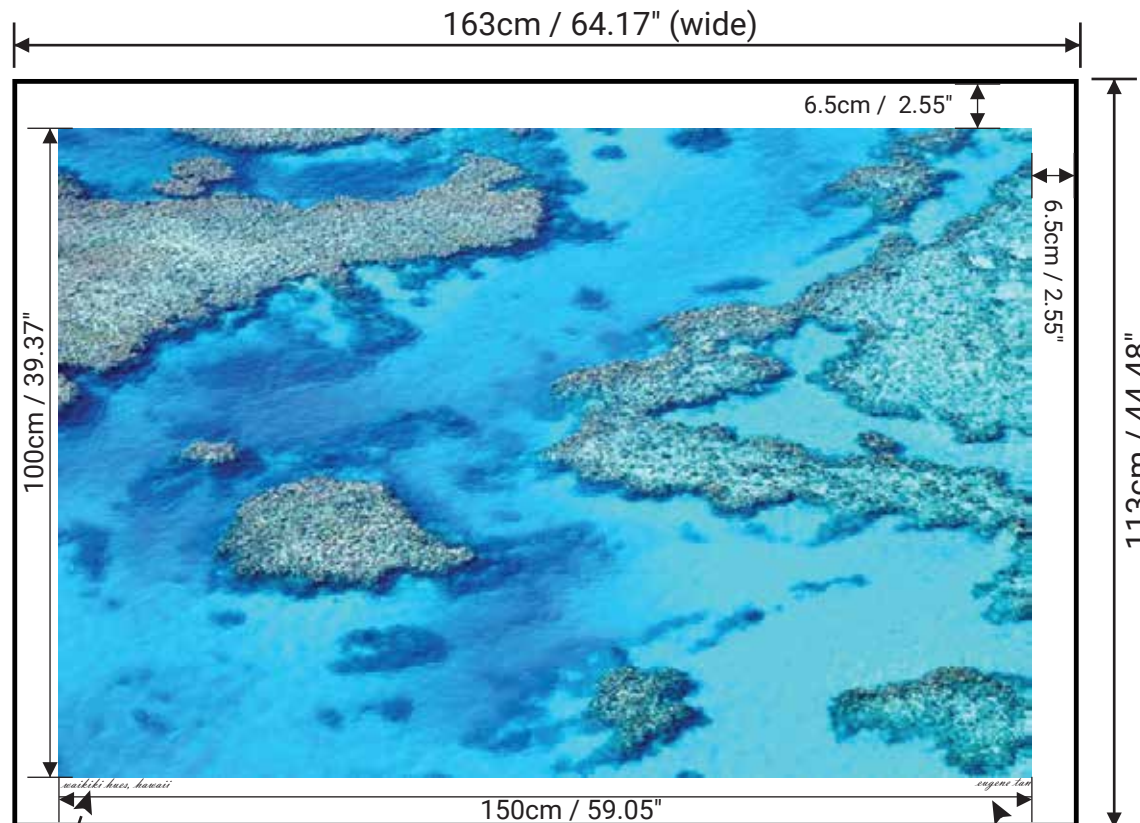

Unframed with Border Large

Size: 163cm x 113cm / 64.17" x 44.48"

Paper: Metallic Archival Photographic Paper

Weight: 1.9 kgs / 4.18lbs (in packaging)

Artwork Name
e.g. "Waikiki Hues"
(hand written)

Front View

Eugene Tan's Signature

All unframed prints packaged
in cardboard tubes