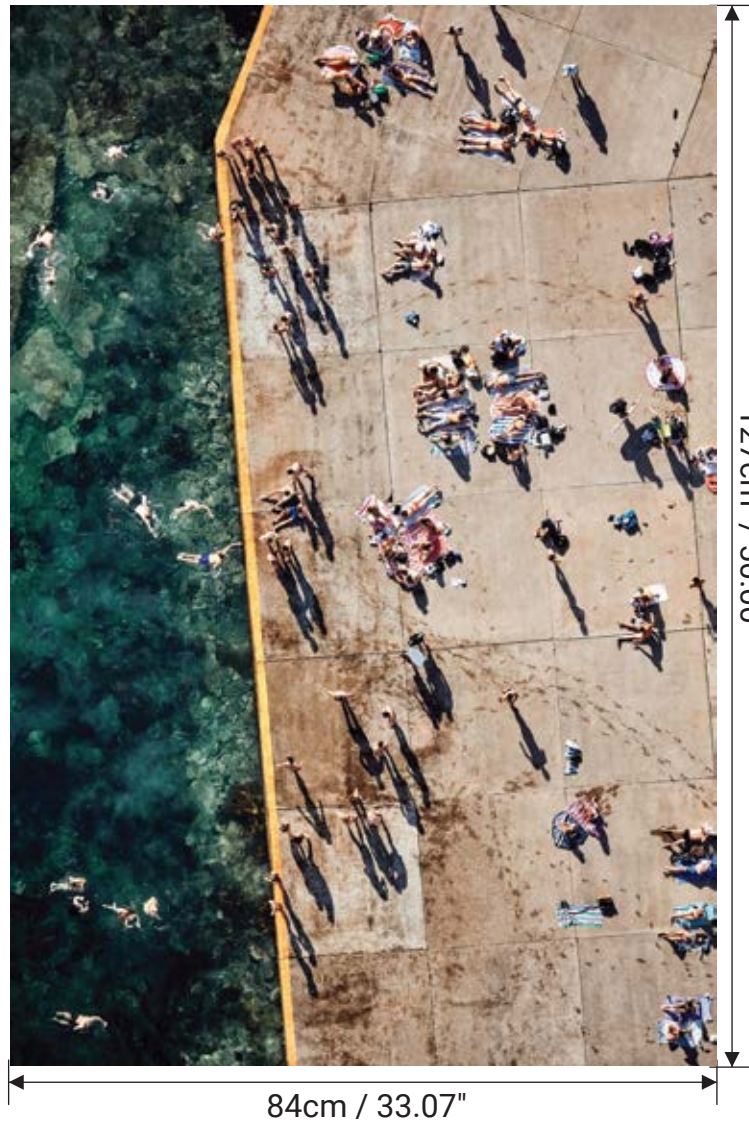

Acrylic Face Mount : Medium

Size: 84cm x 127cm / 33.07" x 50.00"

Japanese Clear Acrylic with Metallic Print

Weight: 10kg / 22.04lbs

Aluminium split
batten hanging
system