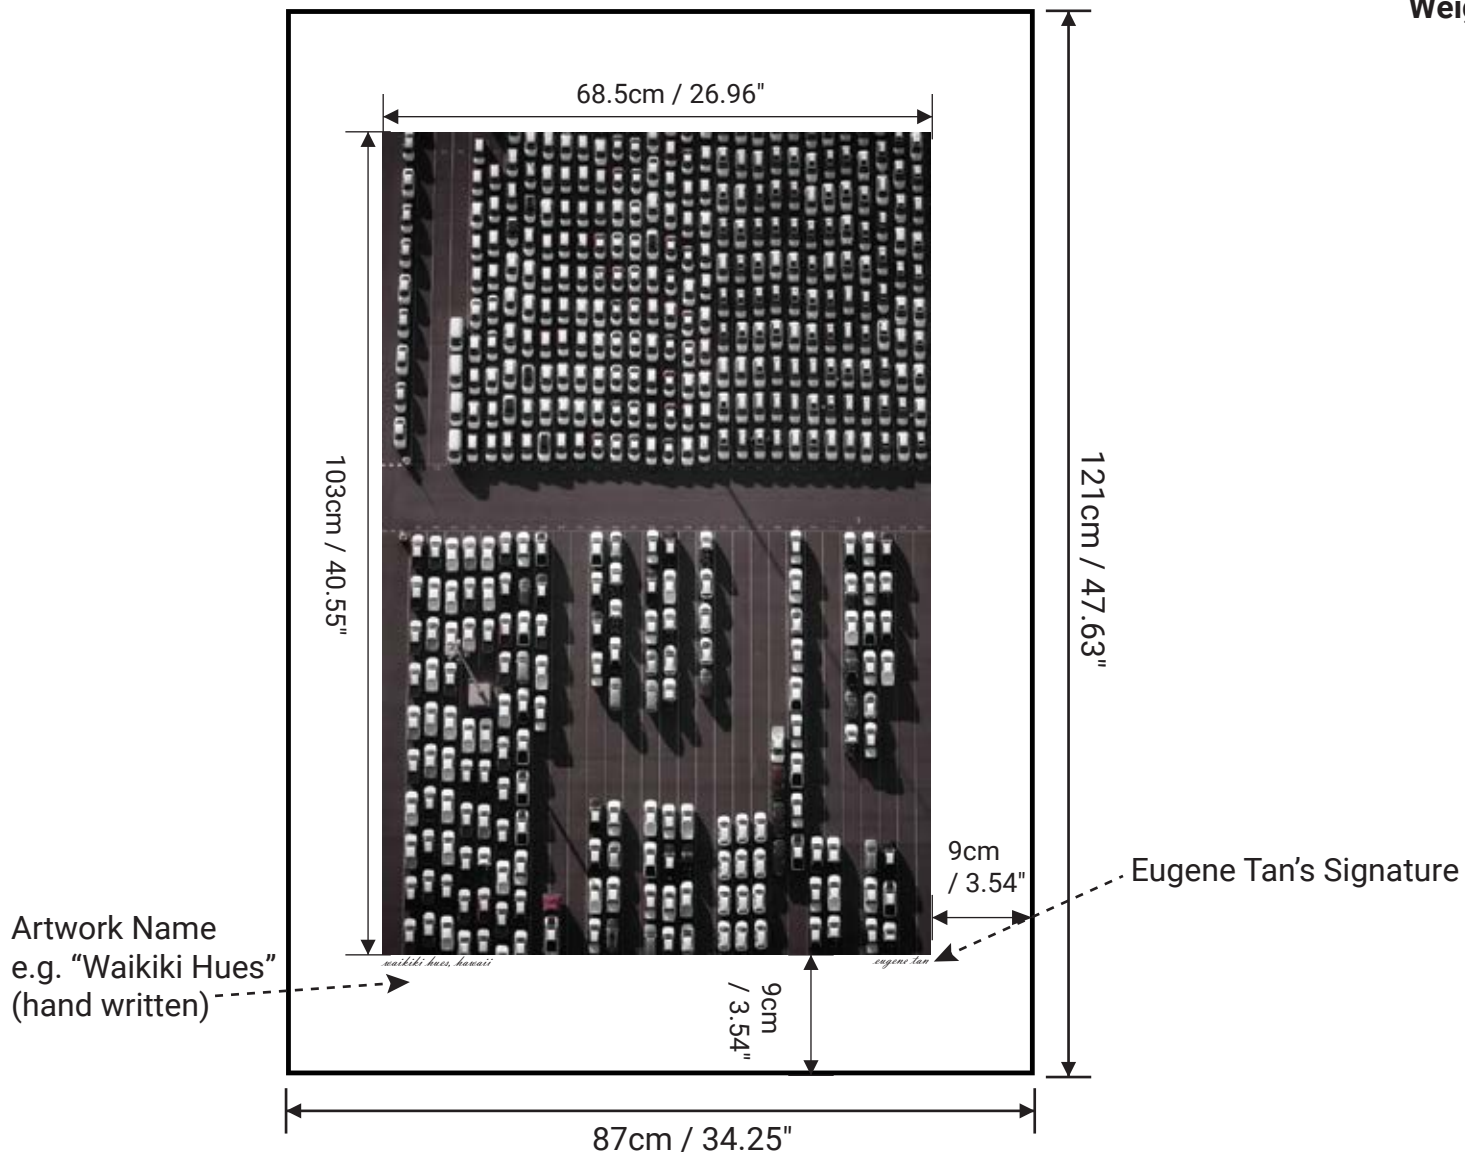

**Vertical Unframed with Border : Med**

**Size:** 87cm x 121cm / 34.25" x 47.63"

**Paper:** Metallic Archival Photographic Paper

**Weight:** 1.3 kgs / 2.86lbs (in packaging)

All unframed prints come rolled in cardboard tubes