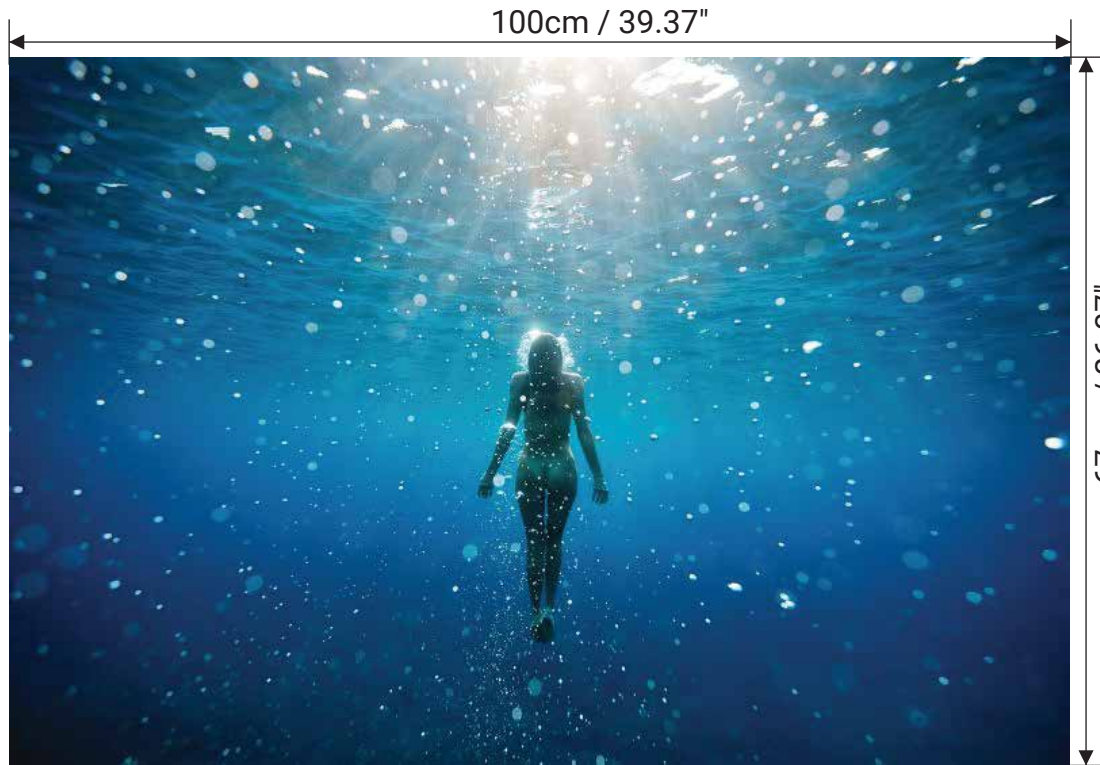

Acrylic Face Mount : Small

Size: 100cm x 67cm / 39.37" x 26.37"

Acrylic thickness: 6mm / 0.23"

Japanese Clear Acrylic with Metallic Print

Weight: 5.5 kg / 12.12lbs

Aluminium split
batten hanging
system

6mm / 0.23"
thick acrylic
face mount