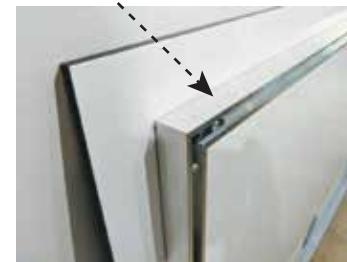

Acrylic Face Mount : Small

Size: 100cm x 67cm / 39.37" x 26.37"

Acrylic thickness: 6mm / 0.23"

Japanese Clear Acrylic with Metallic Print

Weight: 5.5 kg / 12.12lbs

Aluminium split
batten hanging
system

6mm / 0.23"
thick acrylic
face mount