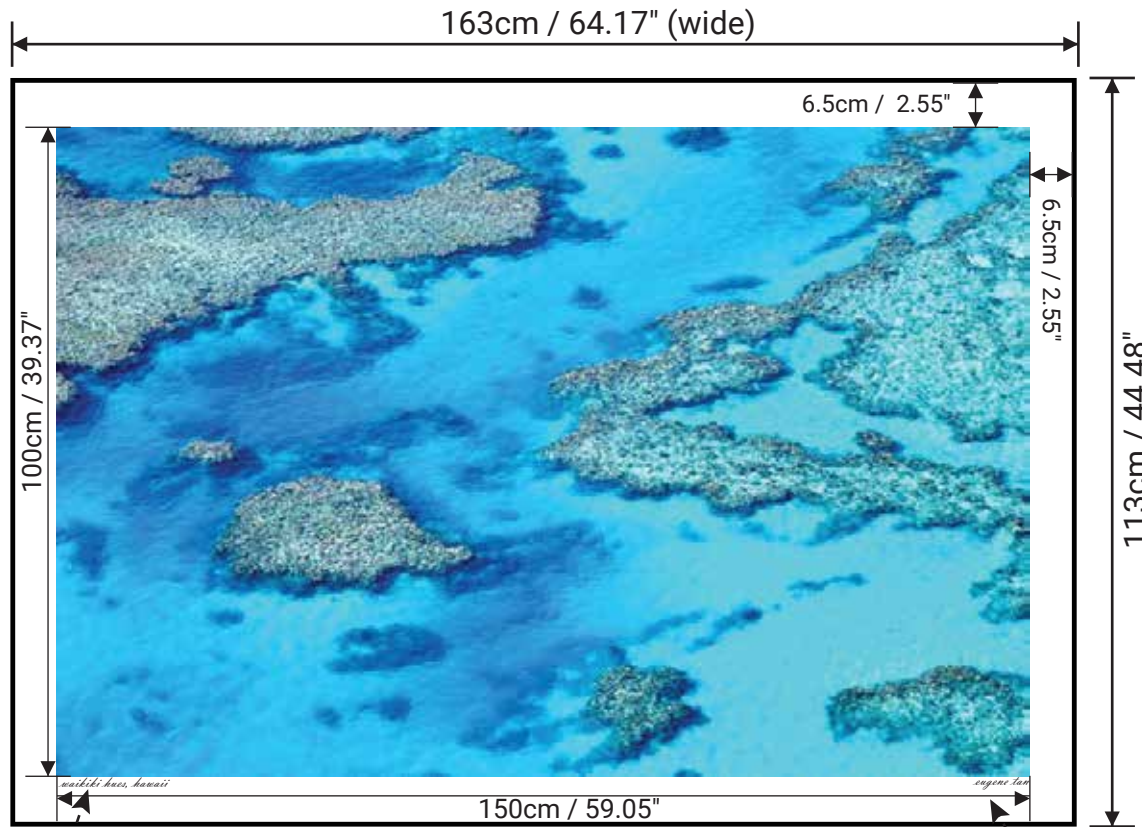

Unframed with Border Large

Size: 163cm x 113cm / 64.17" x 44.48"

Paper: Metallic Archival Photographic Paper

Weight: 1.9 kgs / 4.18lbs (in packaging)

Artwork Name
e.g. "Waikiki Hues"
(hand written)

Front View

Eugene Tan's Signature

All unframed prints packaged
in cardboard tubes