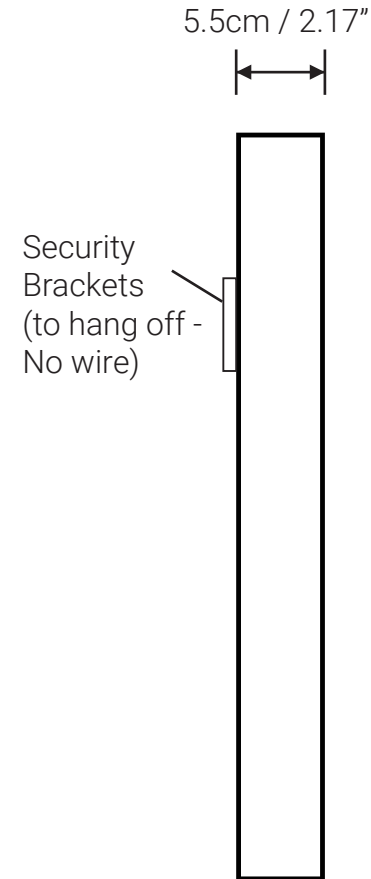

Borderless Shadow Box - Mega-la-don

Size: 225cm x 151cm / 88.58" x 59.45"

Weight: 23.6kg / 52.03lbs

Available in:

- Raw Oak Frame
- White Wood Frame

Front View

Side View