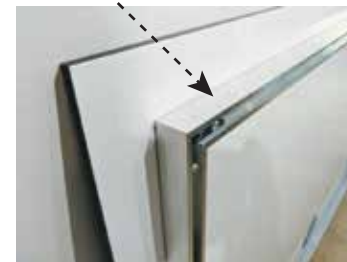

**Acrylic Face Mount : Small**

**Size:** 100cm x 67cm / 39.37" x 26.37"

**Acrylic thickness:** 6mm / 0.23"

Japanese Clear Acrylic with Metallic Print

**Weight:** 5.5 kg / 12.12lbs

Aluminium split  
batten hanging  
system

6mm / 0.23"  
thick acrylic  
face mount