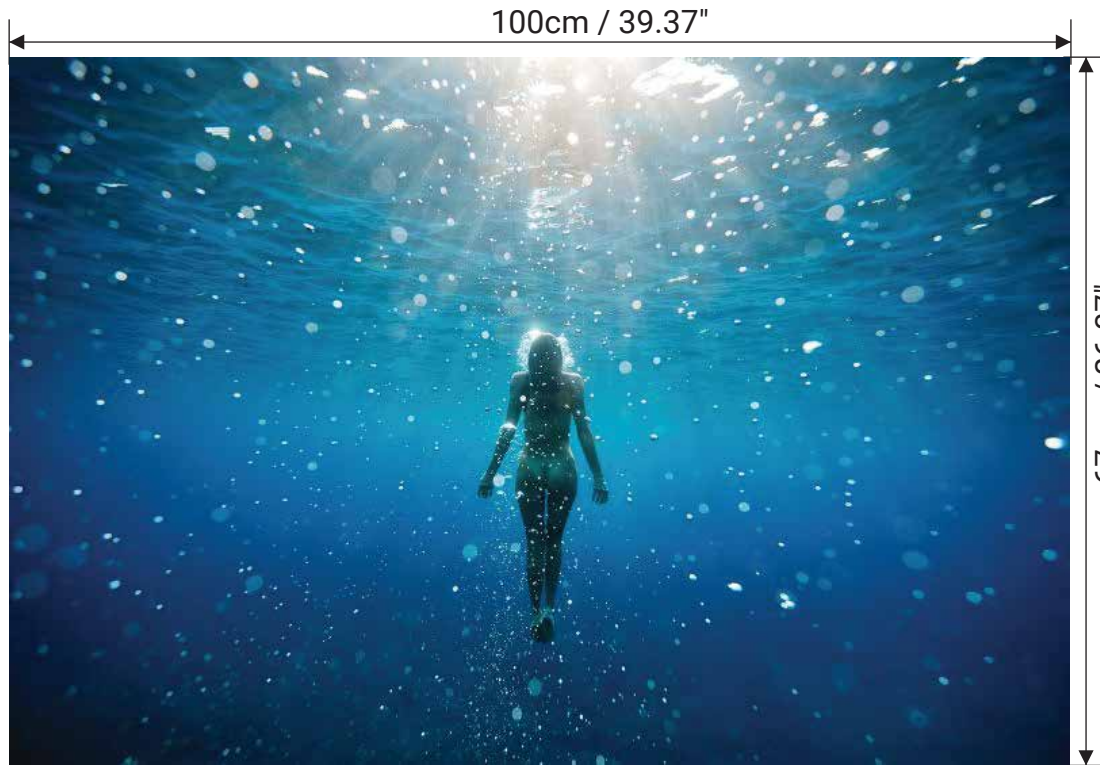

**Acrylic Face Mount : Small**

**Size:** 100cm x 67cm / 39.37" x 26.37"

**Acrylic thickness:** 6mm / 0.23"

Japanese Clear Acrylic with Metallic Print

**Weight:** 5.5 kg / 12.12lbs

Aluminium split  
batten hanging  
system

6mm / 0.23"  
thick acrylic  
face mount