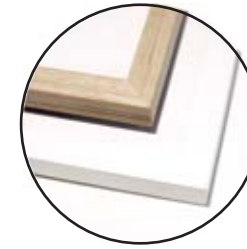

Vertical Junior Frame

Size: 34 x 47cm / 13.38" x 18.50"

Weight: 1.1kg / 2.42 lbs

Available in:

- Raw Oak Frame
- White Wood Frame

Front View

Side View 2cm /
0.78" (thick)