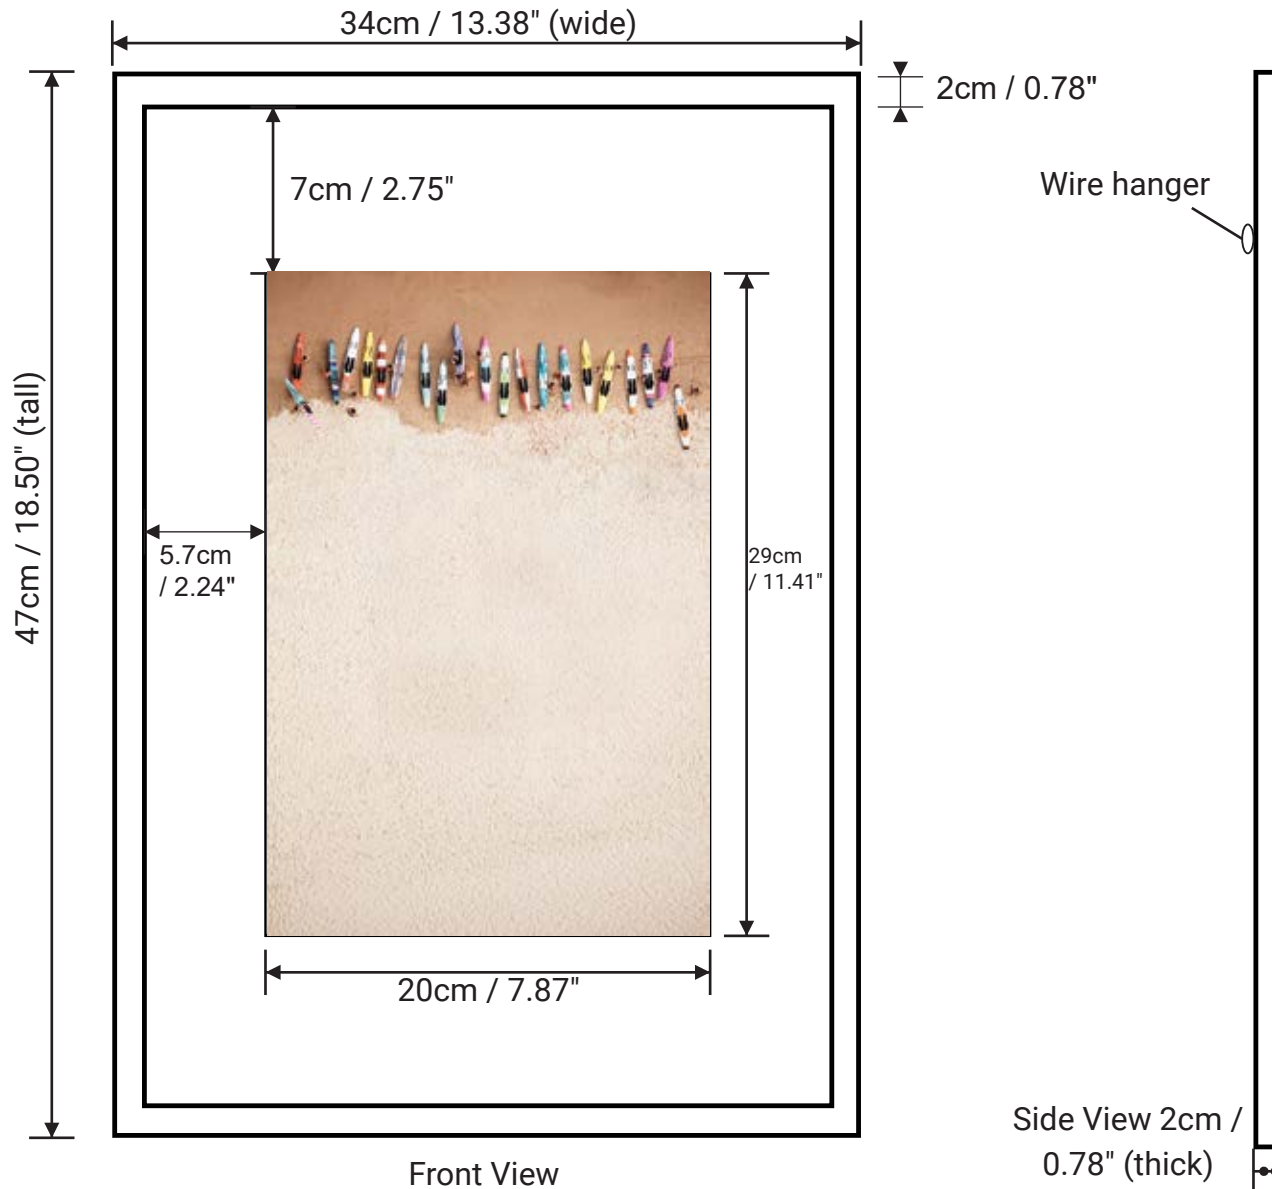

Vertical Junior Frame

Size: 34 x 47cm / 13.38" x 18.50"

Weight: 1.1kg / 2.42 lbs

Available in:

- Raw Oak Frame
- White Wood Frame

Front View

Side View 2cm /
0.78" (thick)