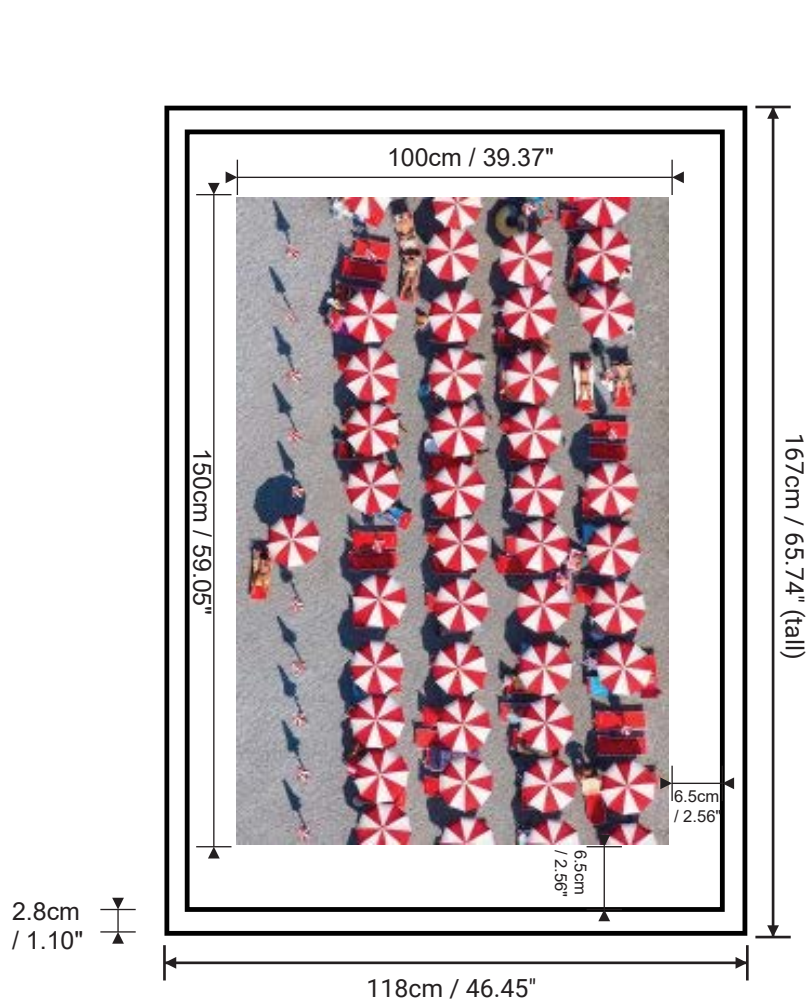

Vertical Shadow Box Large

Size: 118cm x 167cm / 46.45" x 65.74"

Weight: 16kg / 35.27lbs

Available in:

- Raw Oak Frame
- White Wood Frame

Front View

Side View