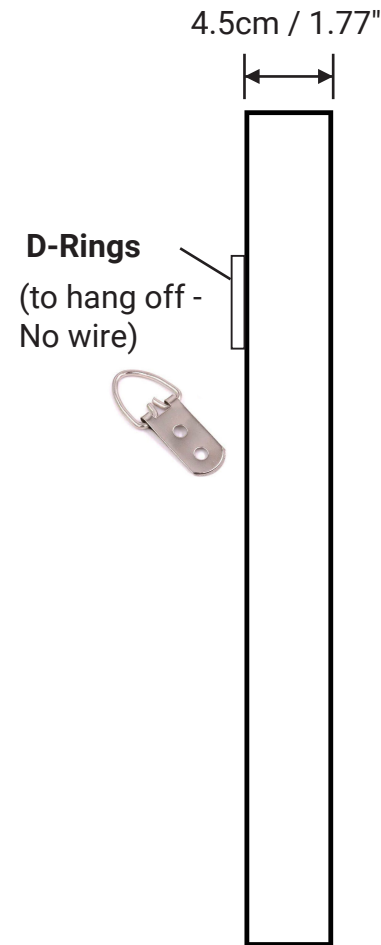

Vertical Shadow Box Large

Size: 118cm x 167cm / 46.45" x 65.74"

Weight: 16kg / 35.27lbs

Available in:

- Raw Oak Frame
- White Wood Frame

Front View

Side View