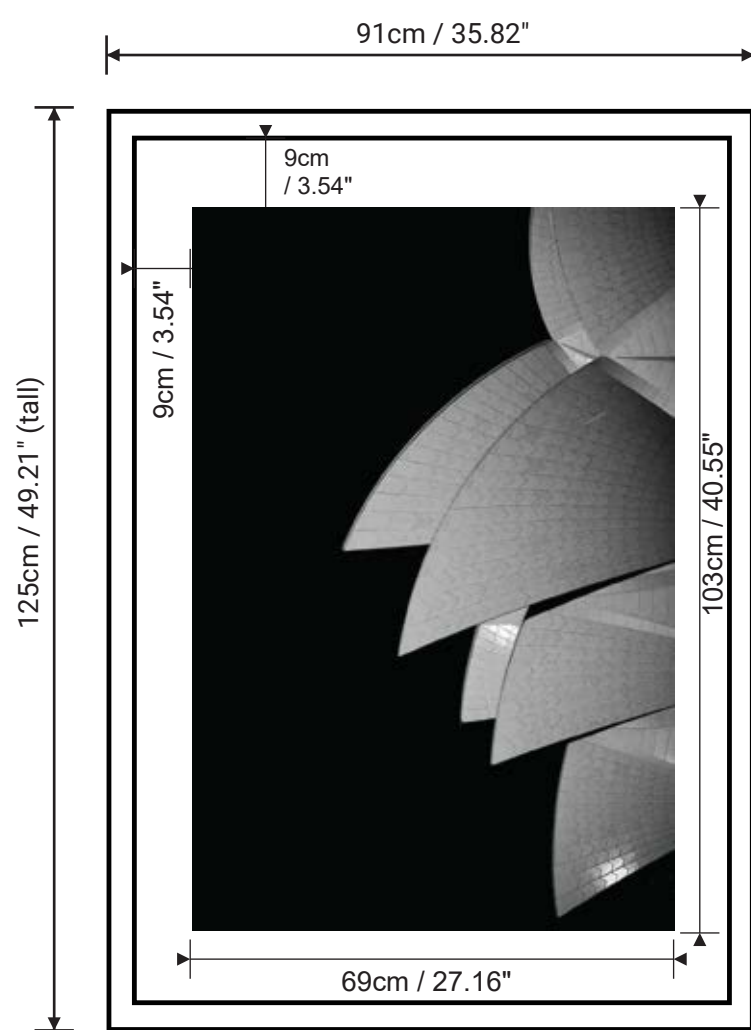

**Vertical Shadow Box Medium**

**Size:** 125cm x 91cm / 49.21" x 35.82"

**Weight:** 8kg / 17.63lbs

Available in:

- Raw Oak Frame
- White Wood Frame

Front View

Side View