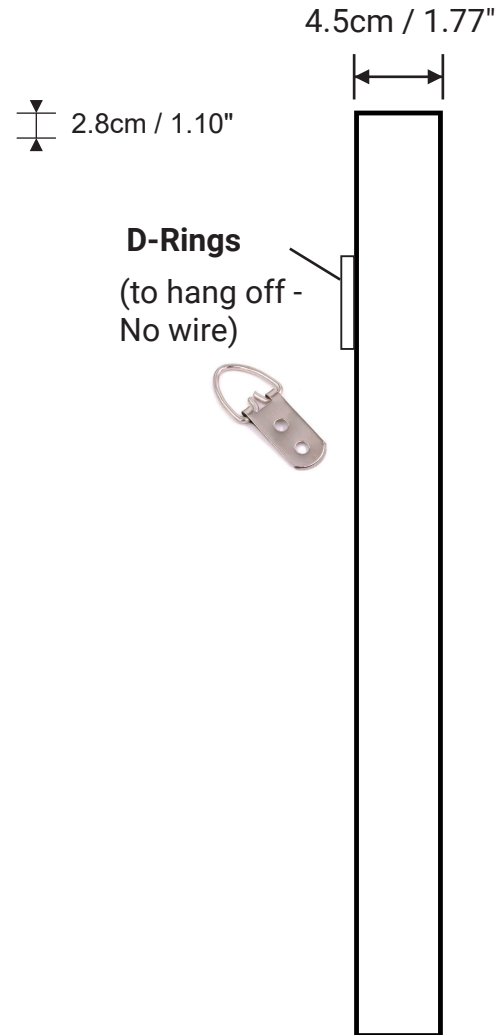

**Vertical Shadow Box Medium**

**Size:** 125cm x 91cm / 49.21" x 35.82"

**Weight:** 8kg / 17.63lbs

Available in:

- Raw Oak Frame
- White Wood Frame

Front View

Side View