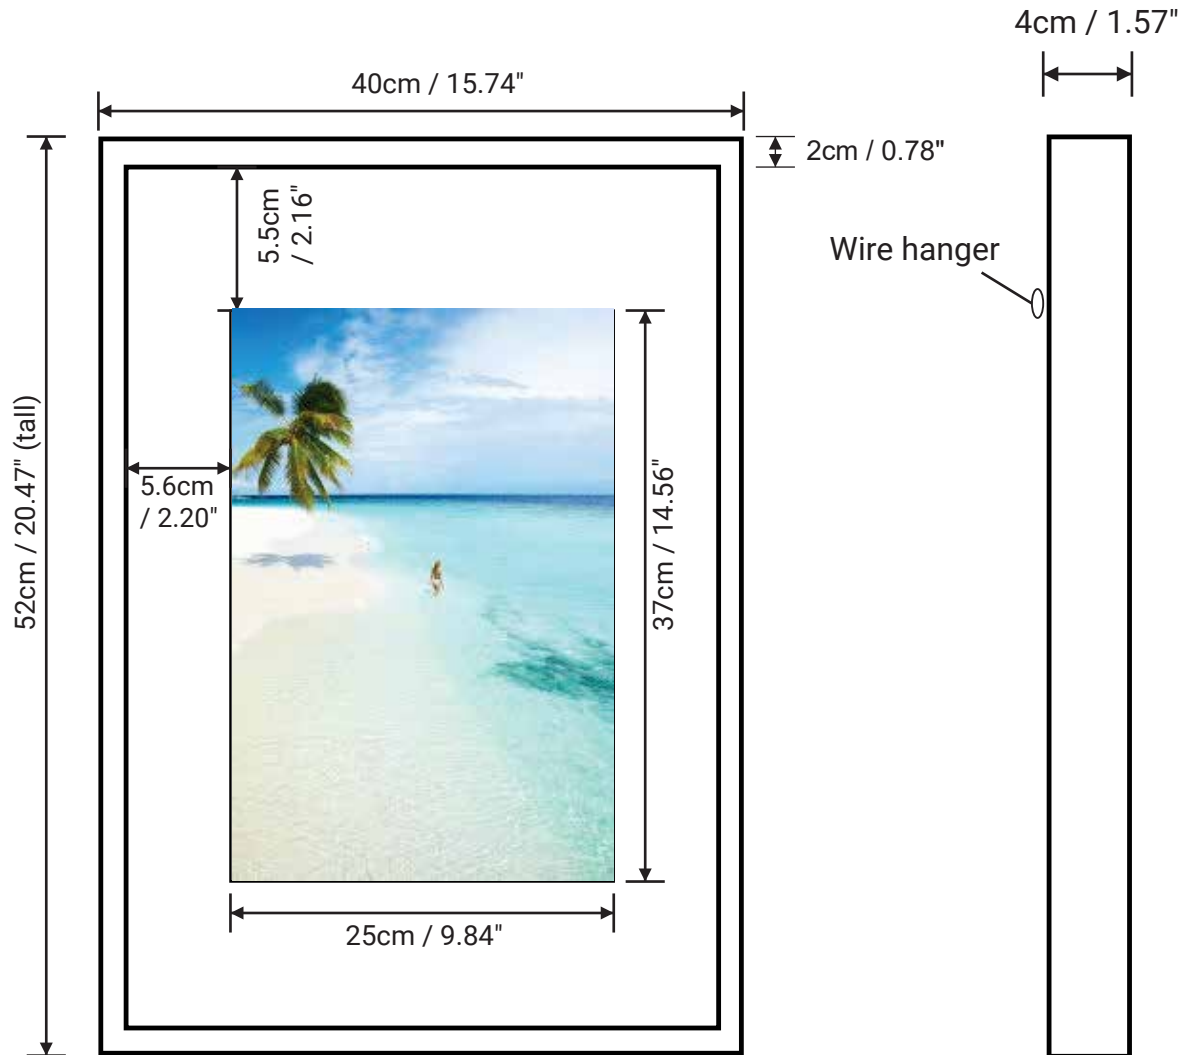

Vertical Simple Frame Small

Size: 40cm x 52cm / 15.74" x 20.47"

Weight: 2.0 kg / 4.40lbs

Available in:

- Raw Oak Frame
- White Wood Frame

Front View

Side View