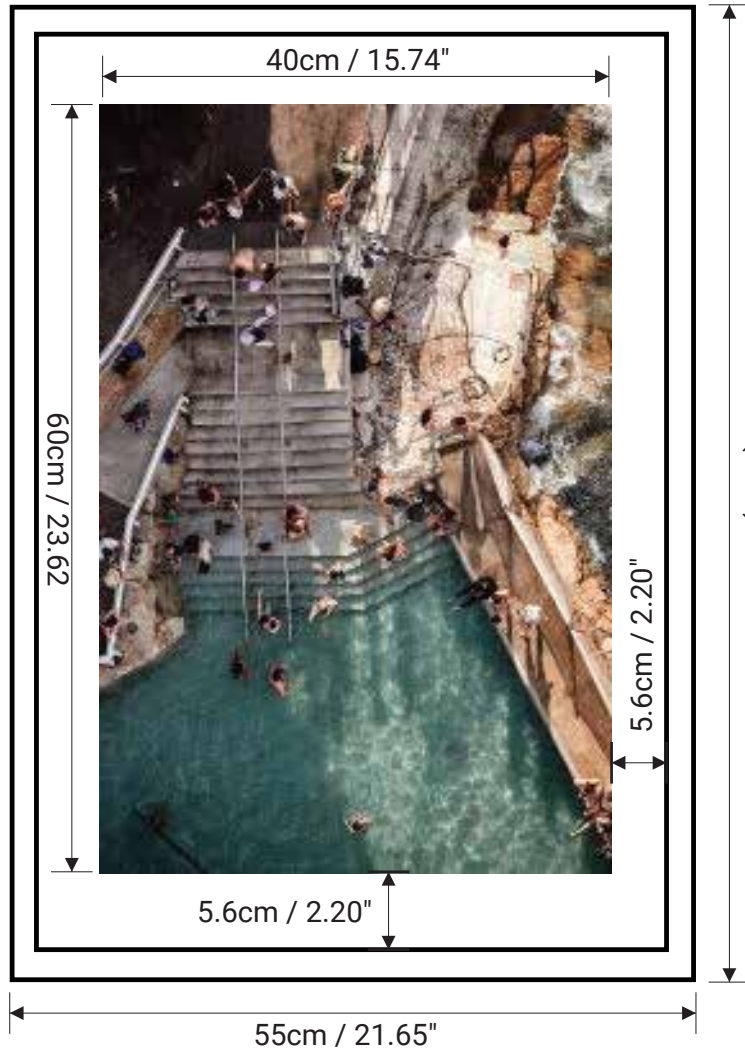

**Vertical Simple Frame Medium**  
**Size:** 55cm x 75cm / 21.65" x 29.52"  
**Weight:** 3.1kg / 6.83lbs

Available in:  
- Raw Oak Frame  
- White Wood Frame

Front View

4cm / 1.57"

Wire hanger

Side View

Framed Example: