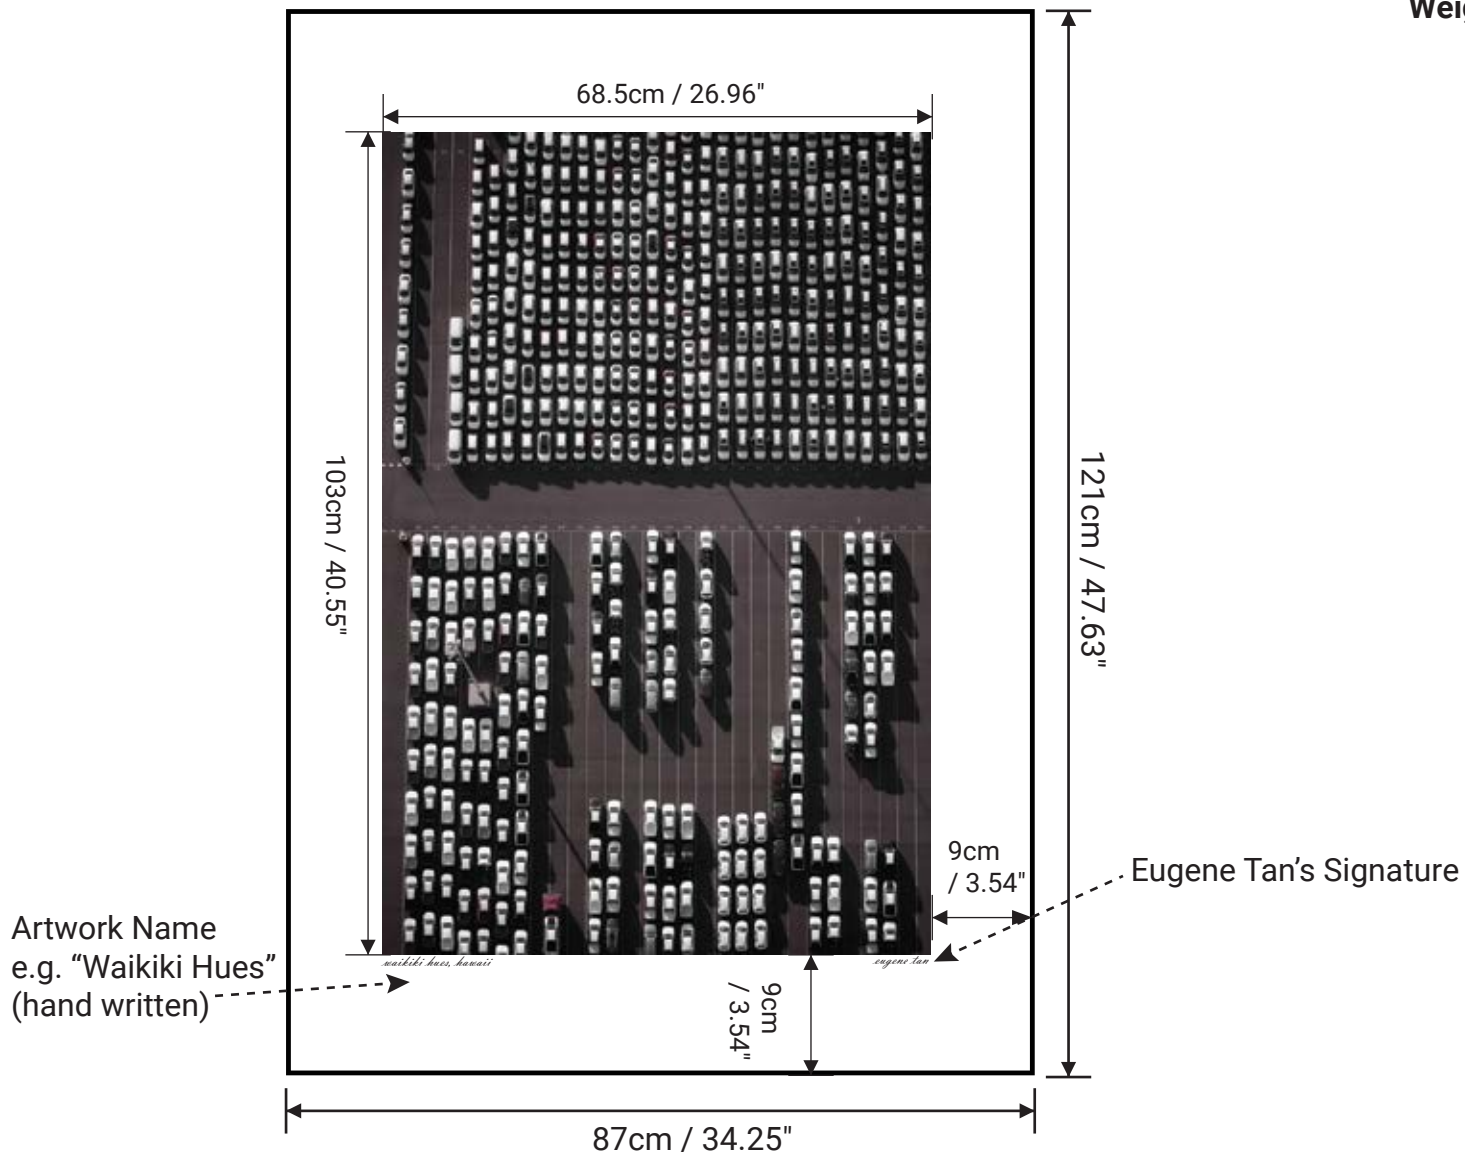

Vertical Unframed with Border : Med

Size: 87cm x 121cm / 34.25" x 47.63"

Paper: Metallic Archival Photographic Paper

Weight: 1.3 kgs / 2.86lbs (in packaging)

All unframed prints come rolled in cardboard tubes