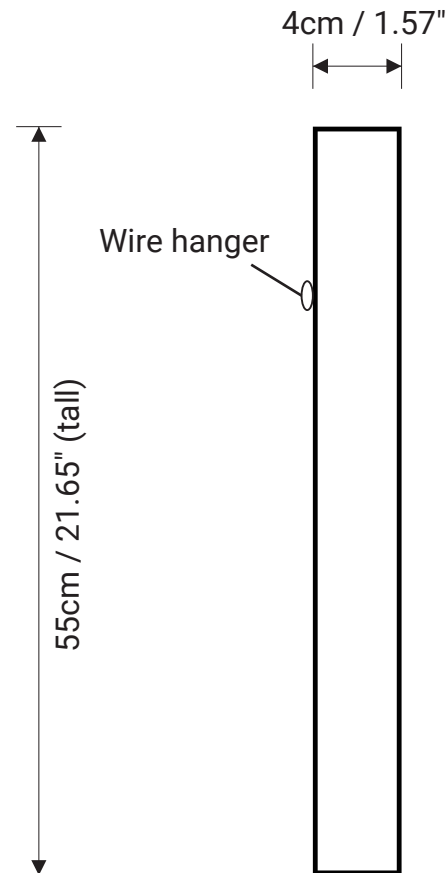

Simple Frame Medium

Size: 75cm x 55cm / 29.52" x 21.65"

Weight: 3.1kg / 6.83 lbs

Available in:

- Raw Oak Frame
- White Wood Frame

Front View

Side View