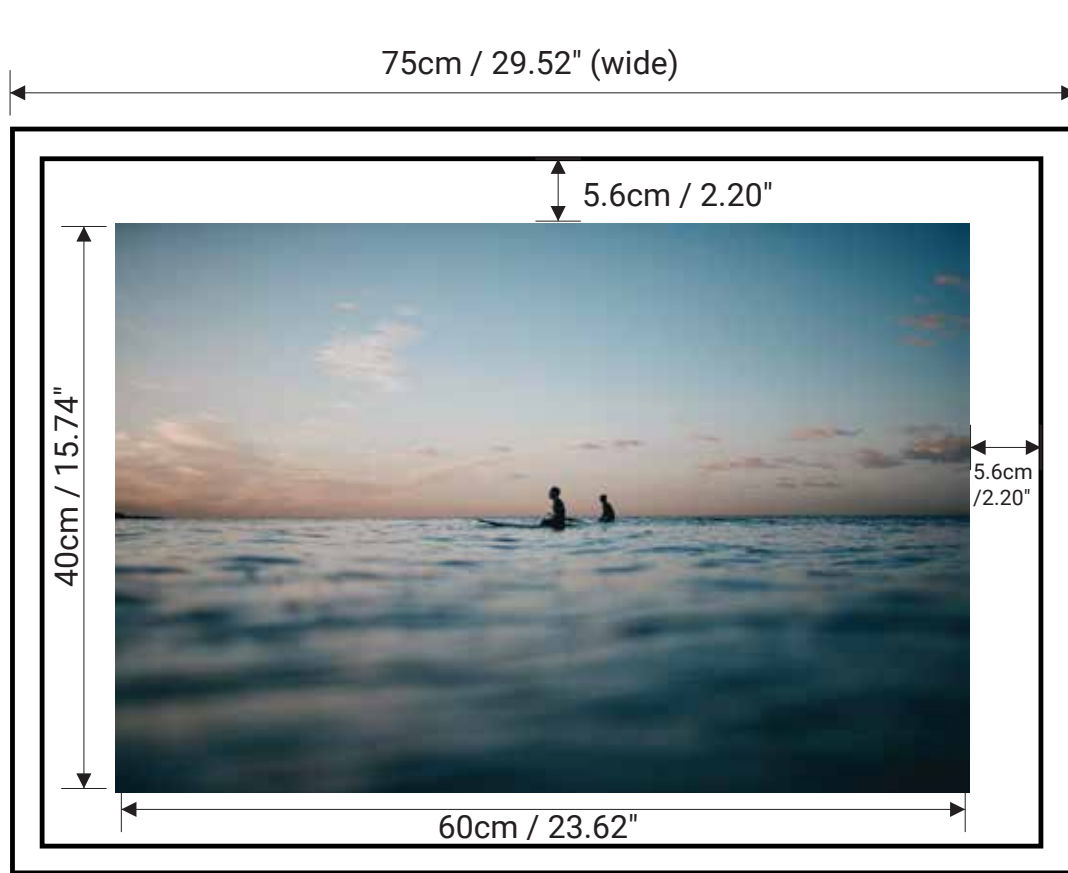

Simple Frame Medium

Size: 75cm x 55cm / 29.52" x 21.65"

Weight: 3.1kg / 6.83 lbs

Available in:

- Raw Oak Frame
- White Wood Frame

Front View

Side View